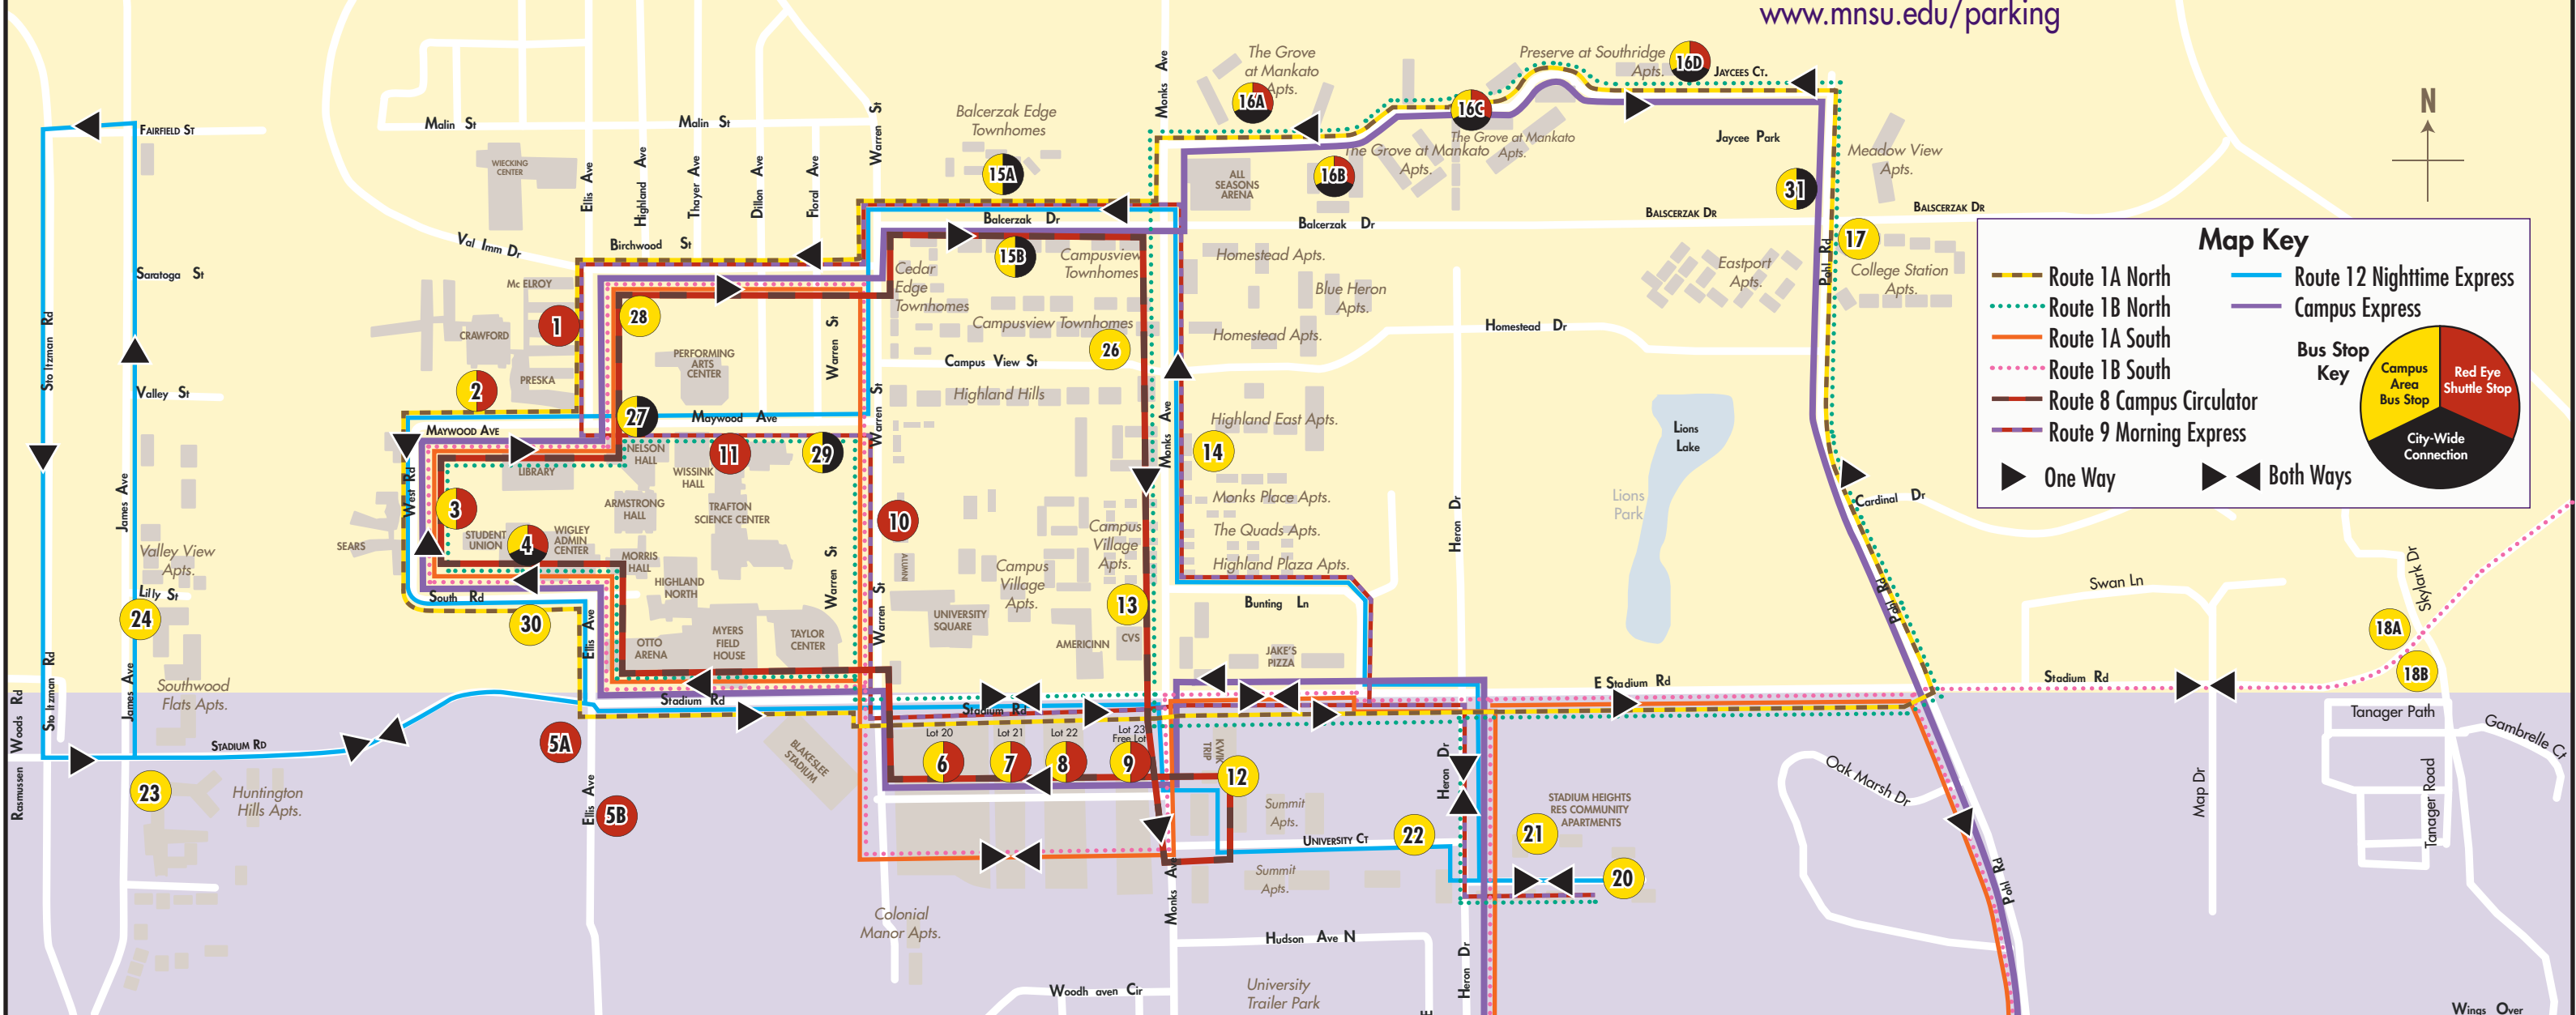

MavCARD - "Your Ticket to Ride"

Route Websites: <https://secure2.mnsu.edu/bustracking/> • maps.google.com

www.mnsu.edu/parking

Map Key

- Route 1A North
- Route 1B North
- Route 1A South
- Route 1B South
- Route 8 Campus Circulator
- Route 9 Morning Express
- Route 12 Nighttime Express
- Campus Express

Bus Stop Key

- Campus Area Bus Stop
- Red Eye Shuttle Stop
- City-Wide Connection

▶ One Way   ▶▶ Both Ways

CAMPUS AREA BUS STOPS AND SHELTERS

2 Preska Shelter	16A The Grove at Mankato Apts.	24 Southwood Flats Apartments
3 Sears Shelter	16B The Grove at Mankato Apts.	25 James Ave. & Fairfield St.
4 Wigley Administration Center	16C The Grove at Mankato Apts.	26 Campus View Shelter
6 Lot 20 Shelter	16D The Grove at Mankato Apts.	27 Nelson Shelter
7 Lot 21 Shelter	17 College Station Shelter	28 McElroy Shelter
8 Lot 22 Shelter	18a Tanager Road Shelter	29 Maywood Ave. & Warren St. Shelter
9 Lot 23 Shelter (Free Lot)	18b Tanager Road Shelter	30 Student Union/Bookstore Shelter
12 Summit Apartments	19 The Quarters Shelter	31 Fire Station
13 Monks & Bunting Shelter	20 Stadium Heights Res. Apt.	
14 Monks Avenue Stop	21 Stadium Heights Shelter	
15A Balcerzak Drive	22 Heron Dr. Shelter	
15B Balcerzak Drive	23 Stadium Rd. & James Ave. Shelter	

Bus Mankato

A real-time bus tracking app.

- Pinpoint Mankato buses.
- View scheduled stops.
- Available on Google Play and the Apple App Store.

mankatomn.gov/MankatoTransit
311 or 507-387-8600

View the app online.

SCAN ME

DEPARTMENT OF TRANSPORTATION

Supported by MANKATO, MTS, and Student Activity Fees.

FREE NIGHTTIME "RED EYE SHUTTLE"

Nighttime on-campus "circulator" with 11 Shuttle Stops.
Hours: Monday-Thursday: 3:30 P.M. to MIDNIGHT Sunday: 3:00 P.M. to 11:00 P.M.

RED EYE SHUTTLE STOPS PICK-UP POINTS

1 McElroy Residence Community Lot 15	20 Lots 2 Shelter	8 Lot 22 Shelter
2 Preska Shelter	21 Lot 1 Shelter	9 Lot 23 Shelter
3 Sears Shelter	6 Lot 20 Shelter	10 Lot 5 Entrance
4 Centennial Student Union Shelter (CSU Shelter)	7 Lot 21 Shelter	11 Wissink/Performing Arts Crosswalk