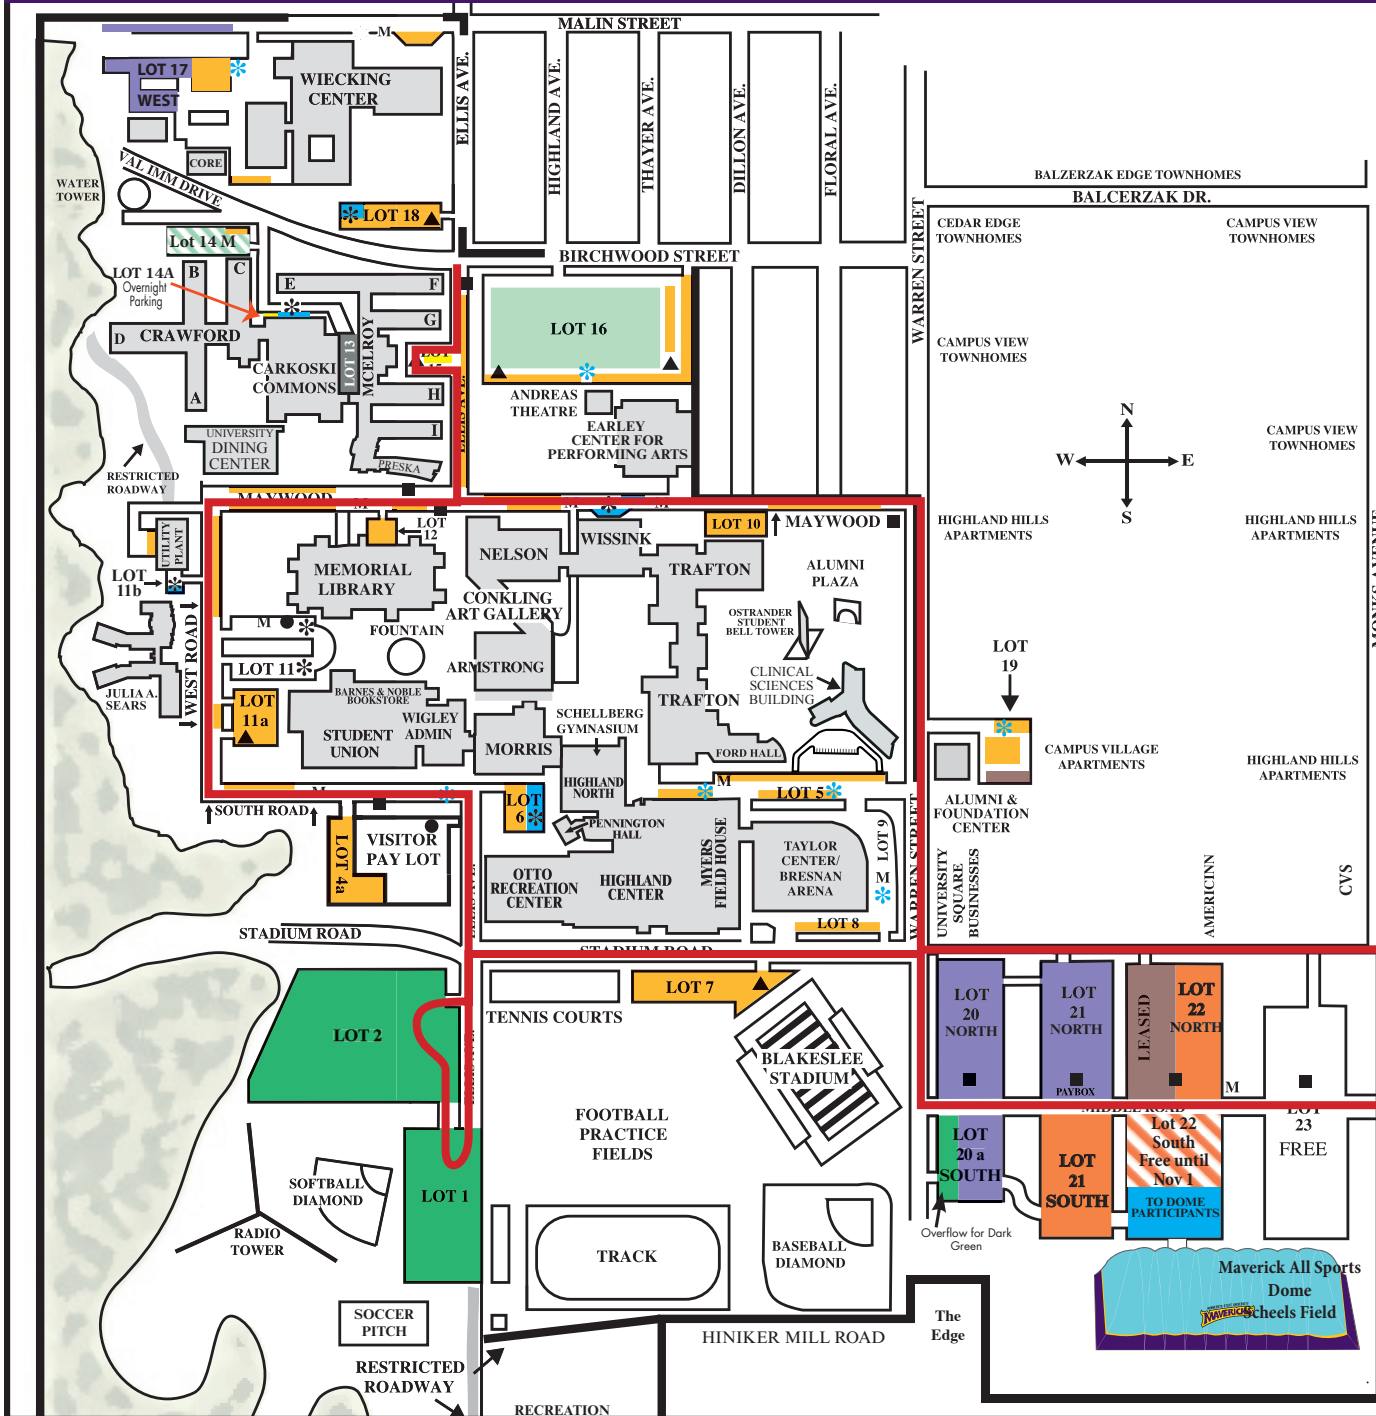

Shuttles Provide Service to

- Dark Green Parking Permit Areas (Lots 1,2, and Lot 20 South Overflow)
- Residence Hall Coverage (Not Stadium Heights)
- Student Union
- Free Lots (Lot 23 and Lot 22 South)
- Maverick All Sports Dome (Lot 22 South)
- No off-campus service
- No service to Stadium Heights

12 Minute Service to Residence Halls and and bus shelters.

We reserve the right to refuse service to alcohol or drug impaired customers.

Use Tracking GPS APP

www.mnsu.edu/about-the-university/maps-and-transportation/buses-and-shuttles/live-bus-tracking

Provided by Parking and Transportation Program.
Contact 507-389-5466

**Maverick Daytime
Shuttle & Red Eye
Nighttime Shuttle**

FREE
with MavCard ID

2023-2024 Shuttle Hours of Coverage

Maverick Shuttle

Monday-Thursday
7:30am to 3:30pm

Red Eye Shuttle

Mon-Thur 3:30pm to Midnight
Sun: 3pm to 11pm

MINNESOTA STATE

Minnesota State University, Mankato
A member of Minnesota State