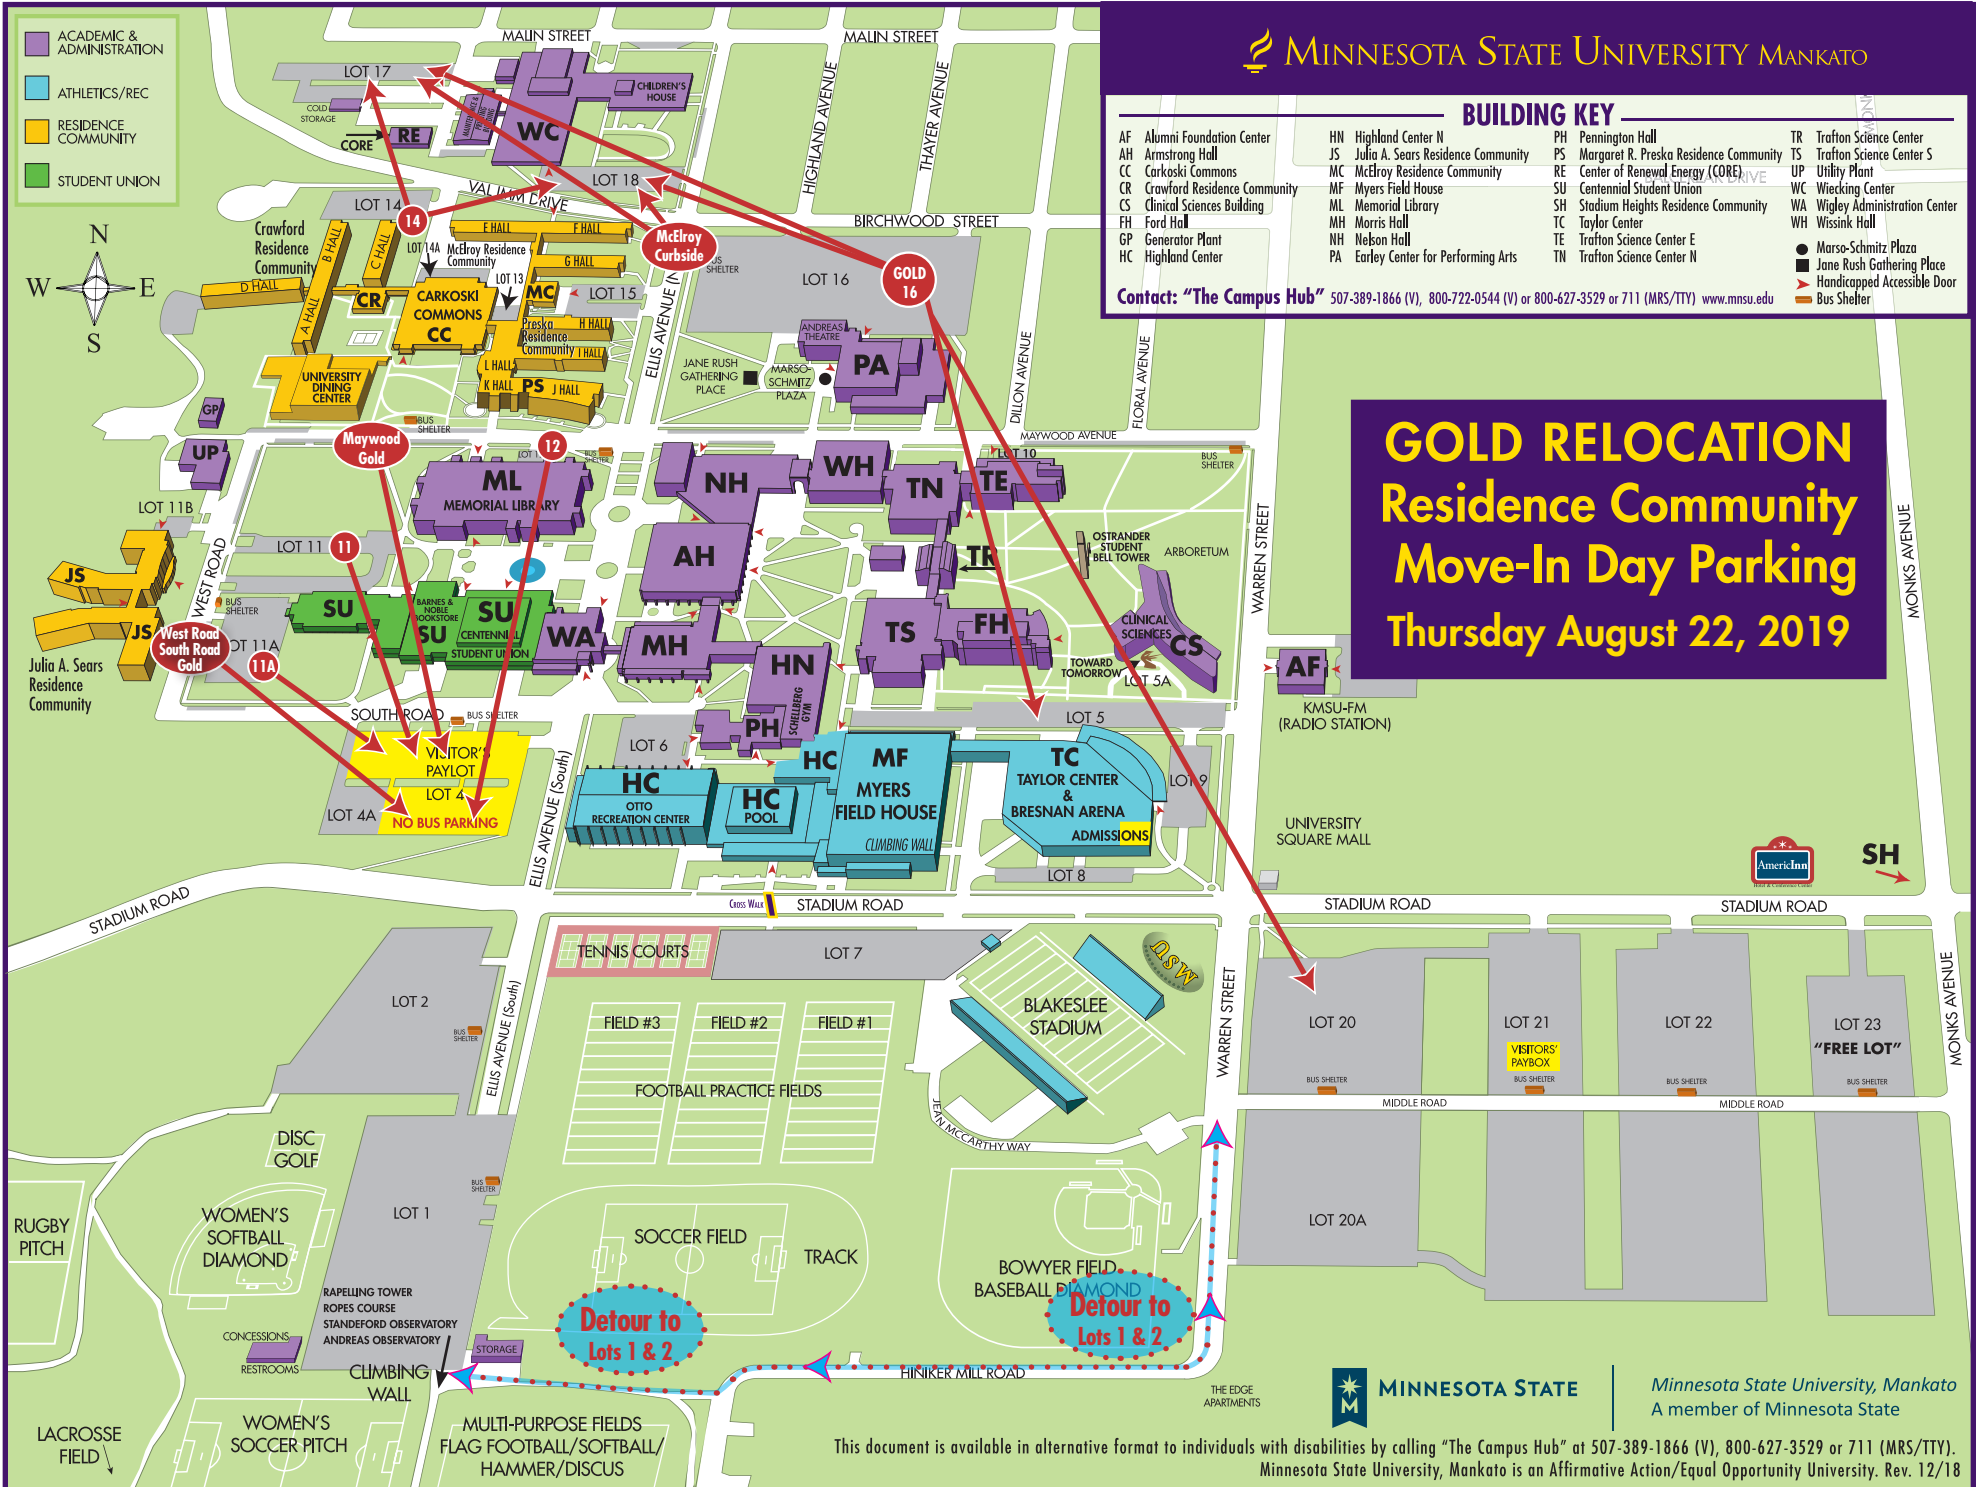

BUILDING KEY

AF	Alumni Foundation Center	HN	Highland Center N	PH	Pennington Hall	TR	Trafton Science Center
AH	Armstrong Hall	JS	Julia A. Sears Residence Community	PS	Margaret R. Preska Residence Community	TS	Trafton Science Center S
CC	Carkoski Commons	MC	McElroy Residence Community	RE	Center of Renewal Energy (CORE)	UP	Utility Plant
CR	Crawford Residence Community	MF	Myers Field House	SU	Centennial Student Union	WC	Wiegking Center
CS	Clinical Sciences Building	ML	Memorial Library	SH	Stadium Heights Residence Community	WA	Wigley Administration Center
FH	Ford Hall	MH	Morris Hall	TC	Taylor Center	WH	Wissink Hall
GP	Generator Plant	NH	Nelson Hall	TE	Trafton Science Center E		
HC	Highland Center	PA	Earley Center for Performing Arts	TN	Trafton Science Center N		

Contact: "The Campus Hub" 507-389-1866 (V), 800-722-0544 (V) or 800-627-3529 or 711 (MRS/TTY) www.mnsu.edu

**GOLD RELOCATION
Residence Community
Move-In Day Parking
Thursday August 22, 2019**

Minnesota State University, Mankato
A member of Minnesota State

This document is available in alternative format to individuals with disabilities by calling "The Campus Hub" at 507-389-1866 (V), 800-627-3529 or 711 (MRS/TTY).
Minnesota State University, Mankato is an Affirmative Action/Equal Opportunity University. Rev. 12/18