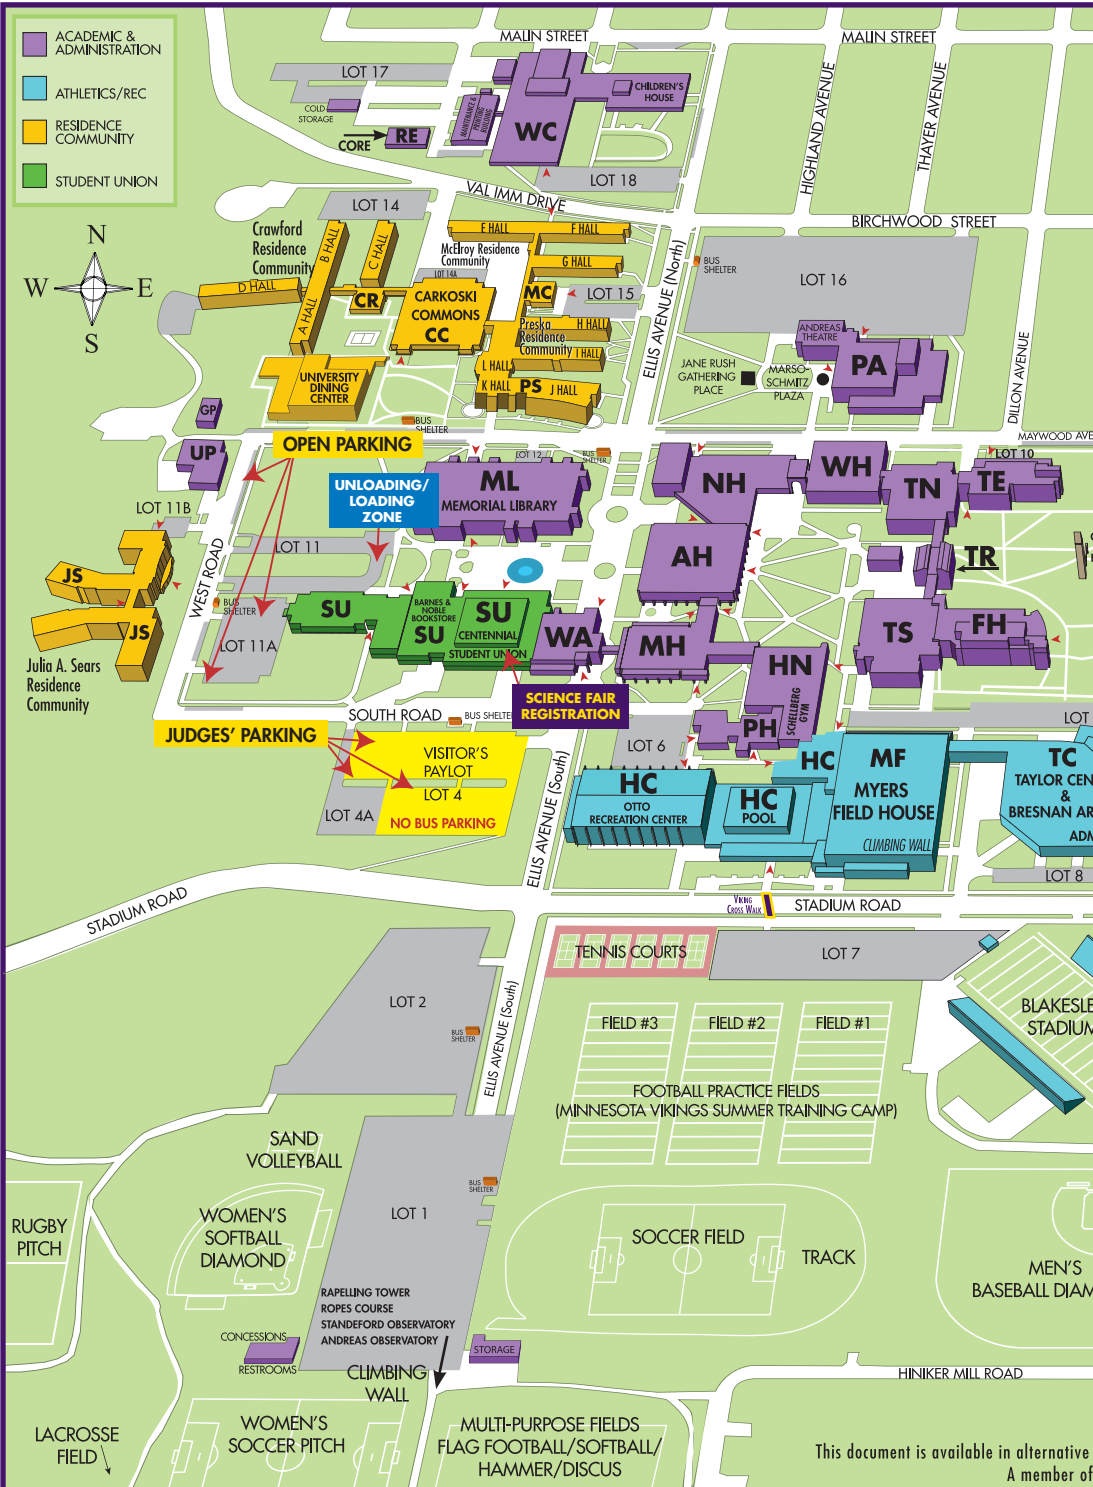

MINNESOTA STATE UNIVERSITY MANKATO

Saturday,
February 16, 2019
7:00 A.M. to 3:00 P.M.

Contact:
Science Fair Office
507-389-2849
science.fair@mnsu.edu
www.mnsu.edu/sciencefair

Day of Science Fair Contact:
Melissa Huppert (507-508-2987) or
Jason Bruns (507-380-0423)

68TH ANNUAL
SOUTHERN MINNESOTA REGIONAL
SCIENCE & ENGINEERING FAIR
MINNESOTA STATE UNIVERSITY MANKATO
Middle School/Senior High School Division
GRADES 6 - 12
FEBRUARY 16, 2019

1. **UNIVERSITY SQUARE MALL**
2. berry blendz
   - Boomtown
   - Caribou Coffee
   - Chipotle Mexican Grill
   - Cold Stone Creamery
   - Insomnia Cookies
   - Jimmy John's
   - Jonny B's
   - Pieology Pizza
   - Leeann Chin
   - Noodles & Company
   - Weggy's Cafe

Centennial Student Union Food

Jazzman's Coffee Shop located on the first floor of the Centennial Student Union (CSU), will be open from 8:00 A.M. – 12:00 P.M., featuring fresh bakery items and a full service coffee bar.

Taco Bell, also located on the first floor of the CSU, will be open from 11:00 A.M. – 7:00 P.M.

1872 Grill (offering many burger, fish, and vegetarian sandwich options), **Chick-fil-a**, and **Erbert and Gerbert's Bistro** will be open from 11:00 A.M. – 2:00 P.M.