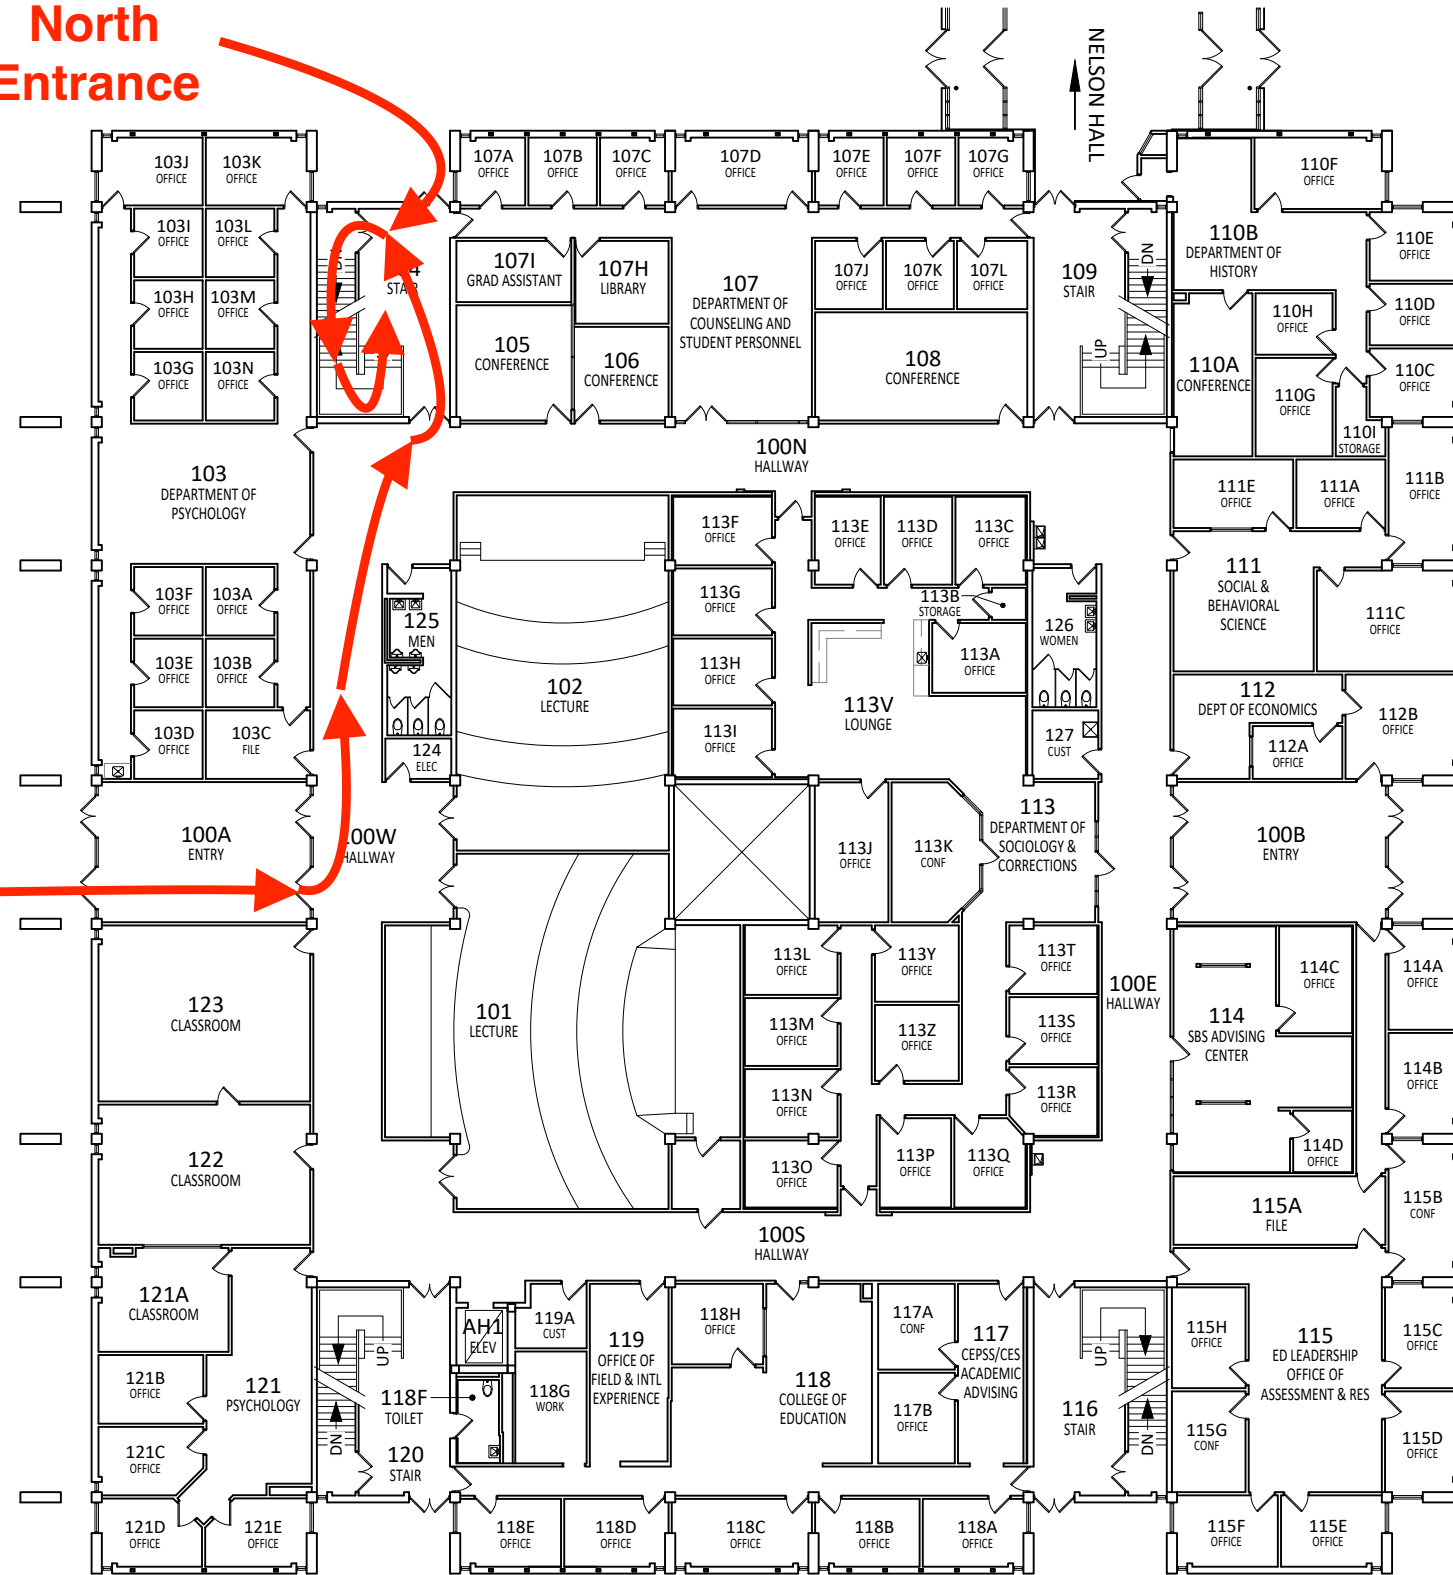

North Entrance

Fountain Entrance

MINNESOTA STATE UNIVERSITY
MANKATO
PLANNING & CONSTRUCTION

ARMSTRONG HALL
FIRST FLOOR
FLOOR PLAN

DRAWN BY: G. BORCHERT

April 2021

MINNESOTA STATE UNIVERSITY
MANKATO
PLANNING & CONSTRUCTION

ARMSTRONG HALL
LOWER LEVEL
FLOOR PLAN

DRAWN BY: G. BORCHERT April 2021