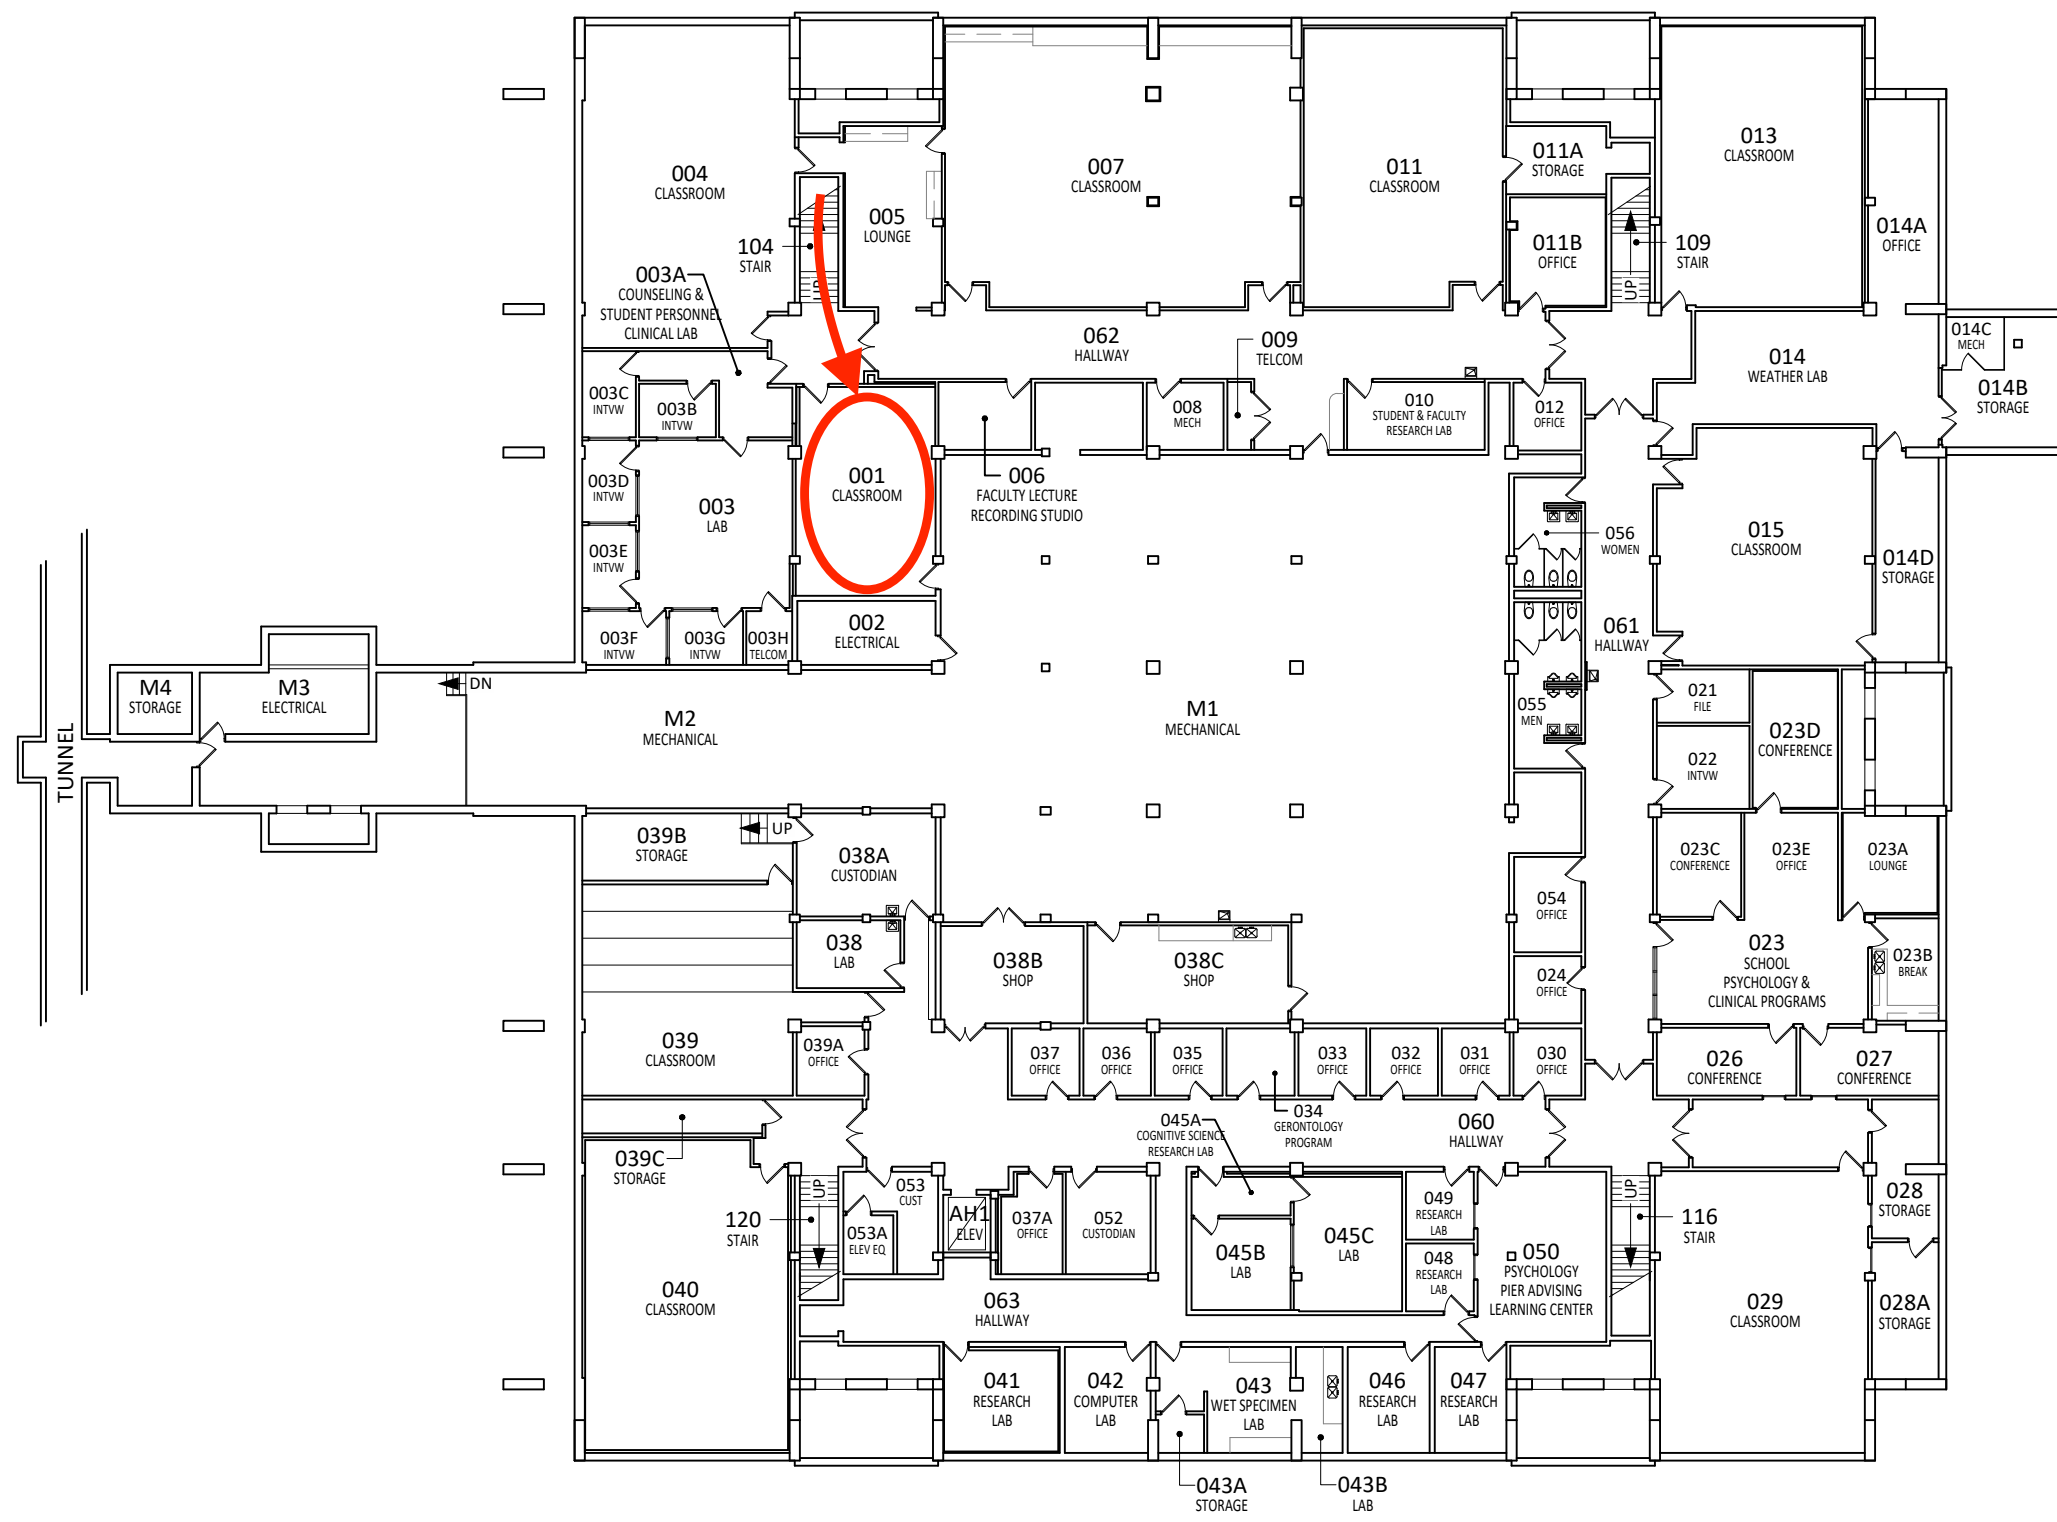

North Entrance

Fountain Entrance

MINNESOTA STATE UNIVERSITY
MANKATO
PLANNING & CONSTRUCTION

ARMSTRONG HALL
FIRST FLOOR
FLOOR PLAN

DRAWN BY: G. BORCHERT

April 2021

MINNESOTA STATE UNIVERSITY
MANKATO
PLANNING & CONSTRUCTION

ARMSTRONG HALL
LOWER LEVEL
FLOOR PLAN

DRAWN BY: G. BORCHERT April 2021