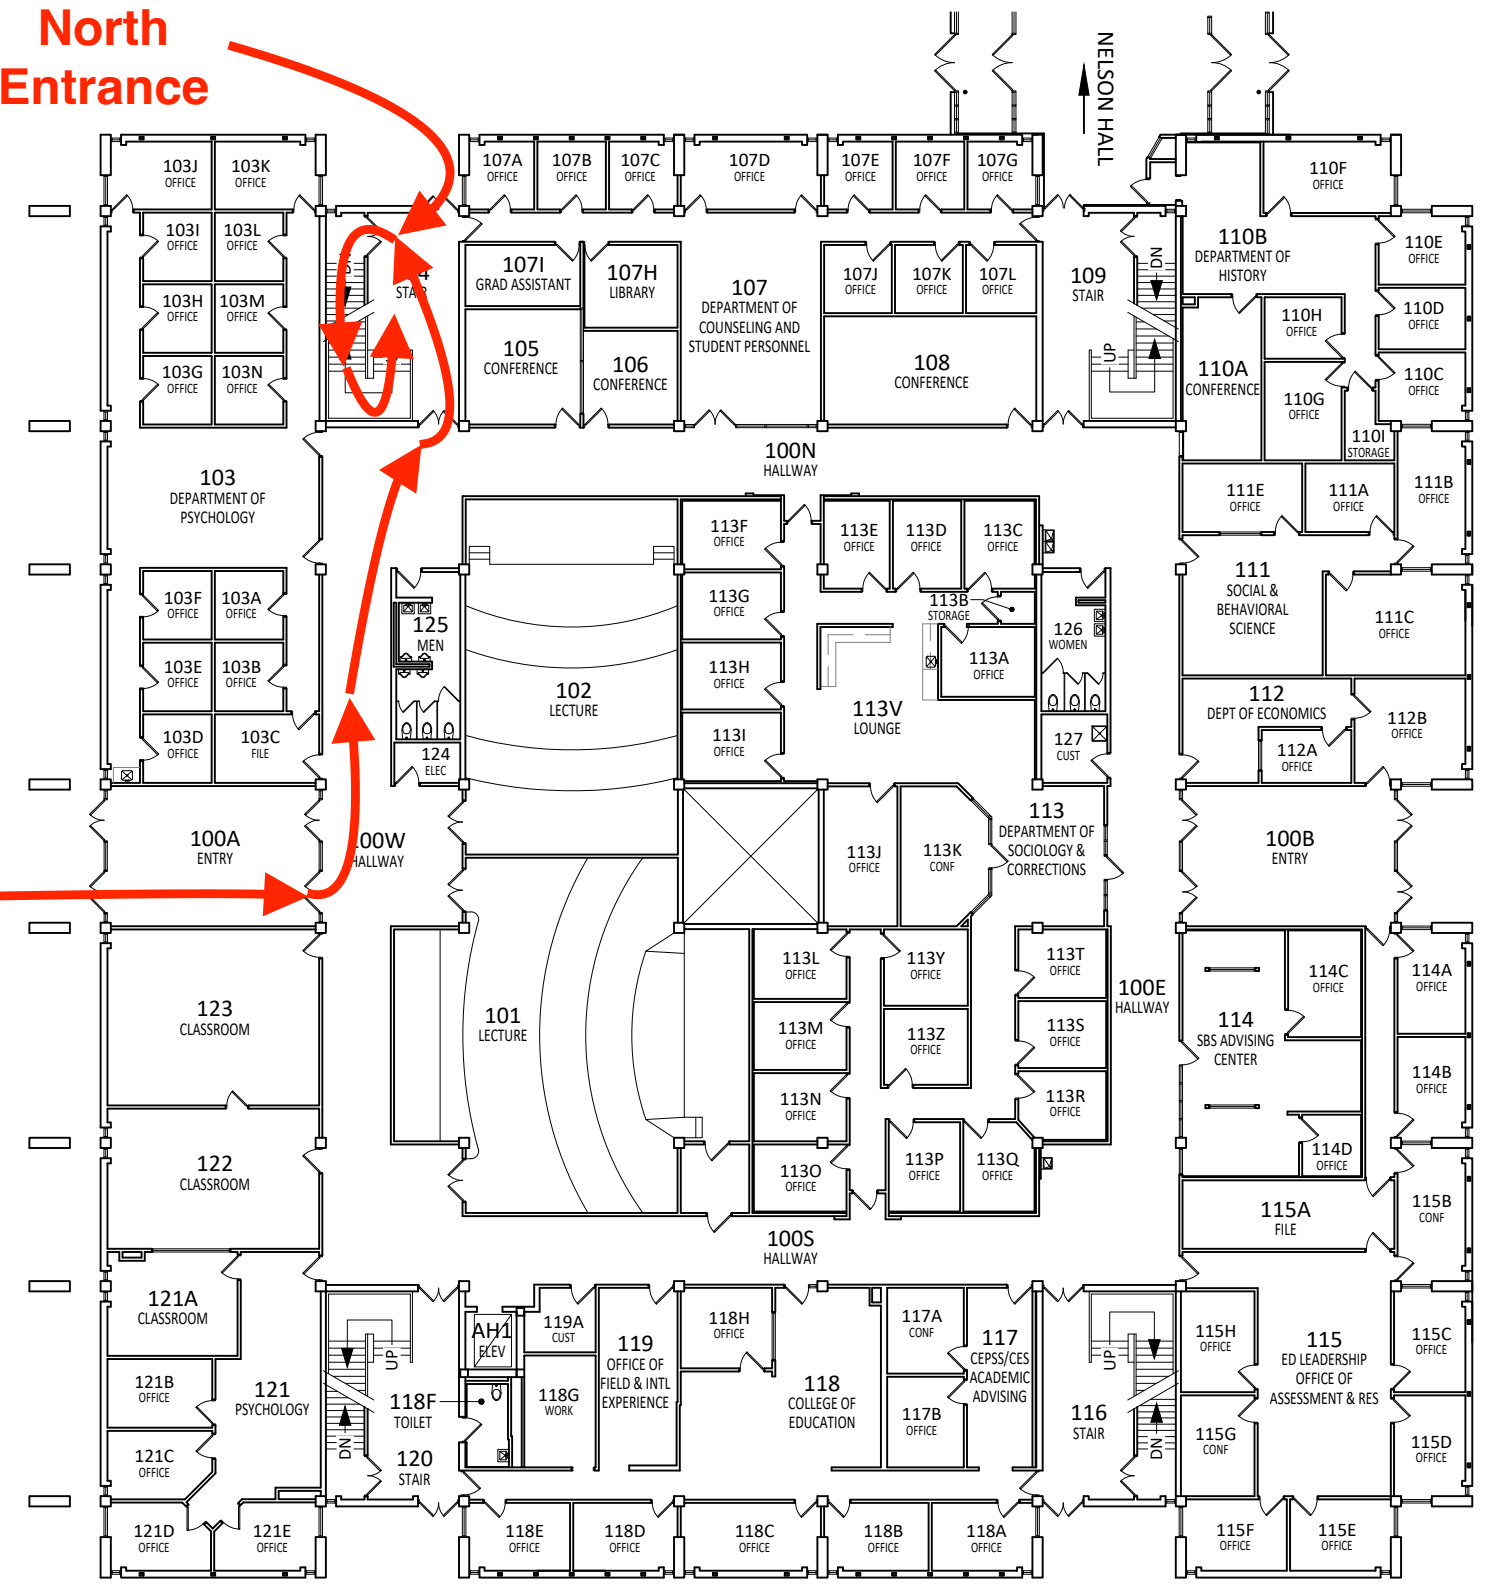

North Entrance

Fountain Entrance

MINNESOTA STATE UNIVERSITY
MANKATO
PLANNING & CONSTRUCTION

ARMSTRONG HALL
FIRST FLOOR
FLOOR PLAN

DRAWN BY: G. BORCHERT April 2021

MINNESOTA STATE UNIVERSITY
MANKATO
PLANNING & CONSTRUCTION

ARMSTRONG HALL
LOWER LEVEL
FLOOR PLAN
DRAWN BY: G. BORCHERT April 2021