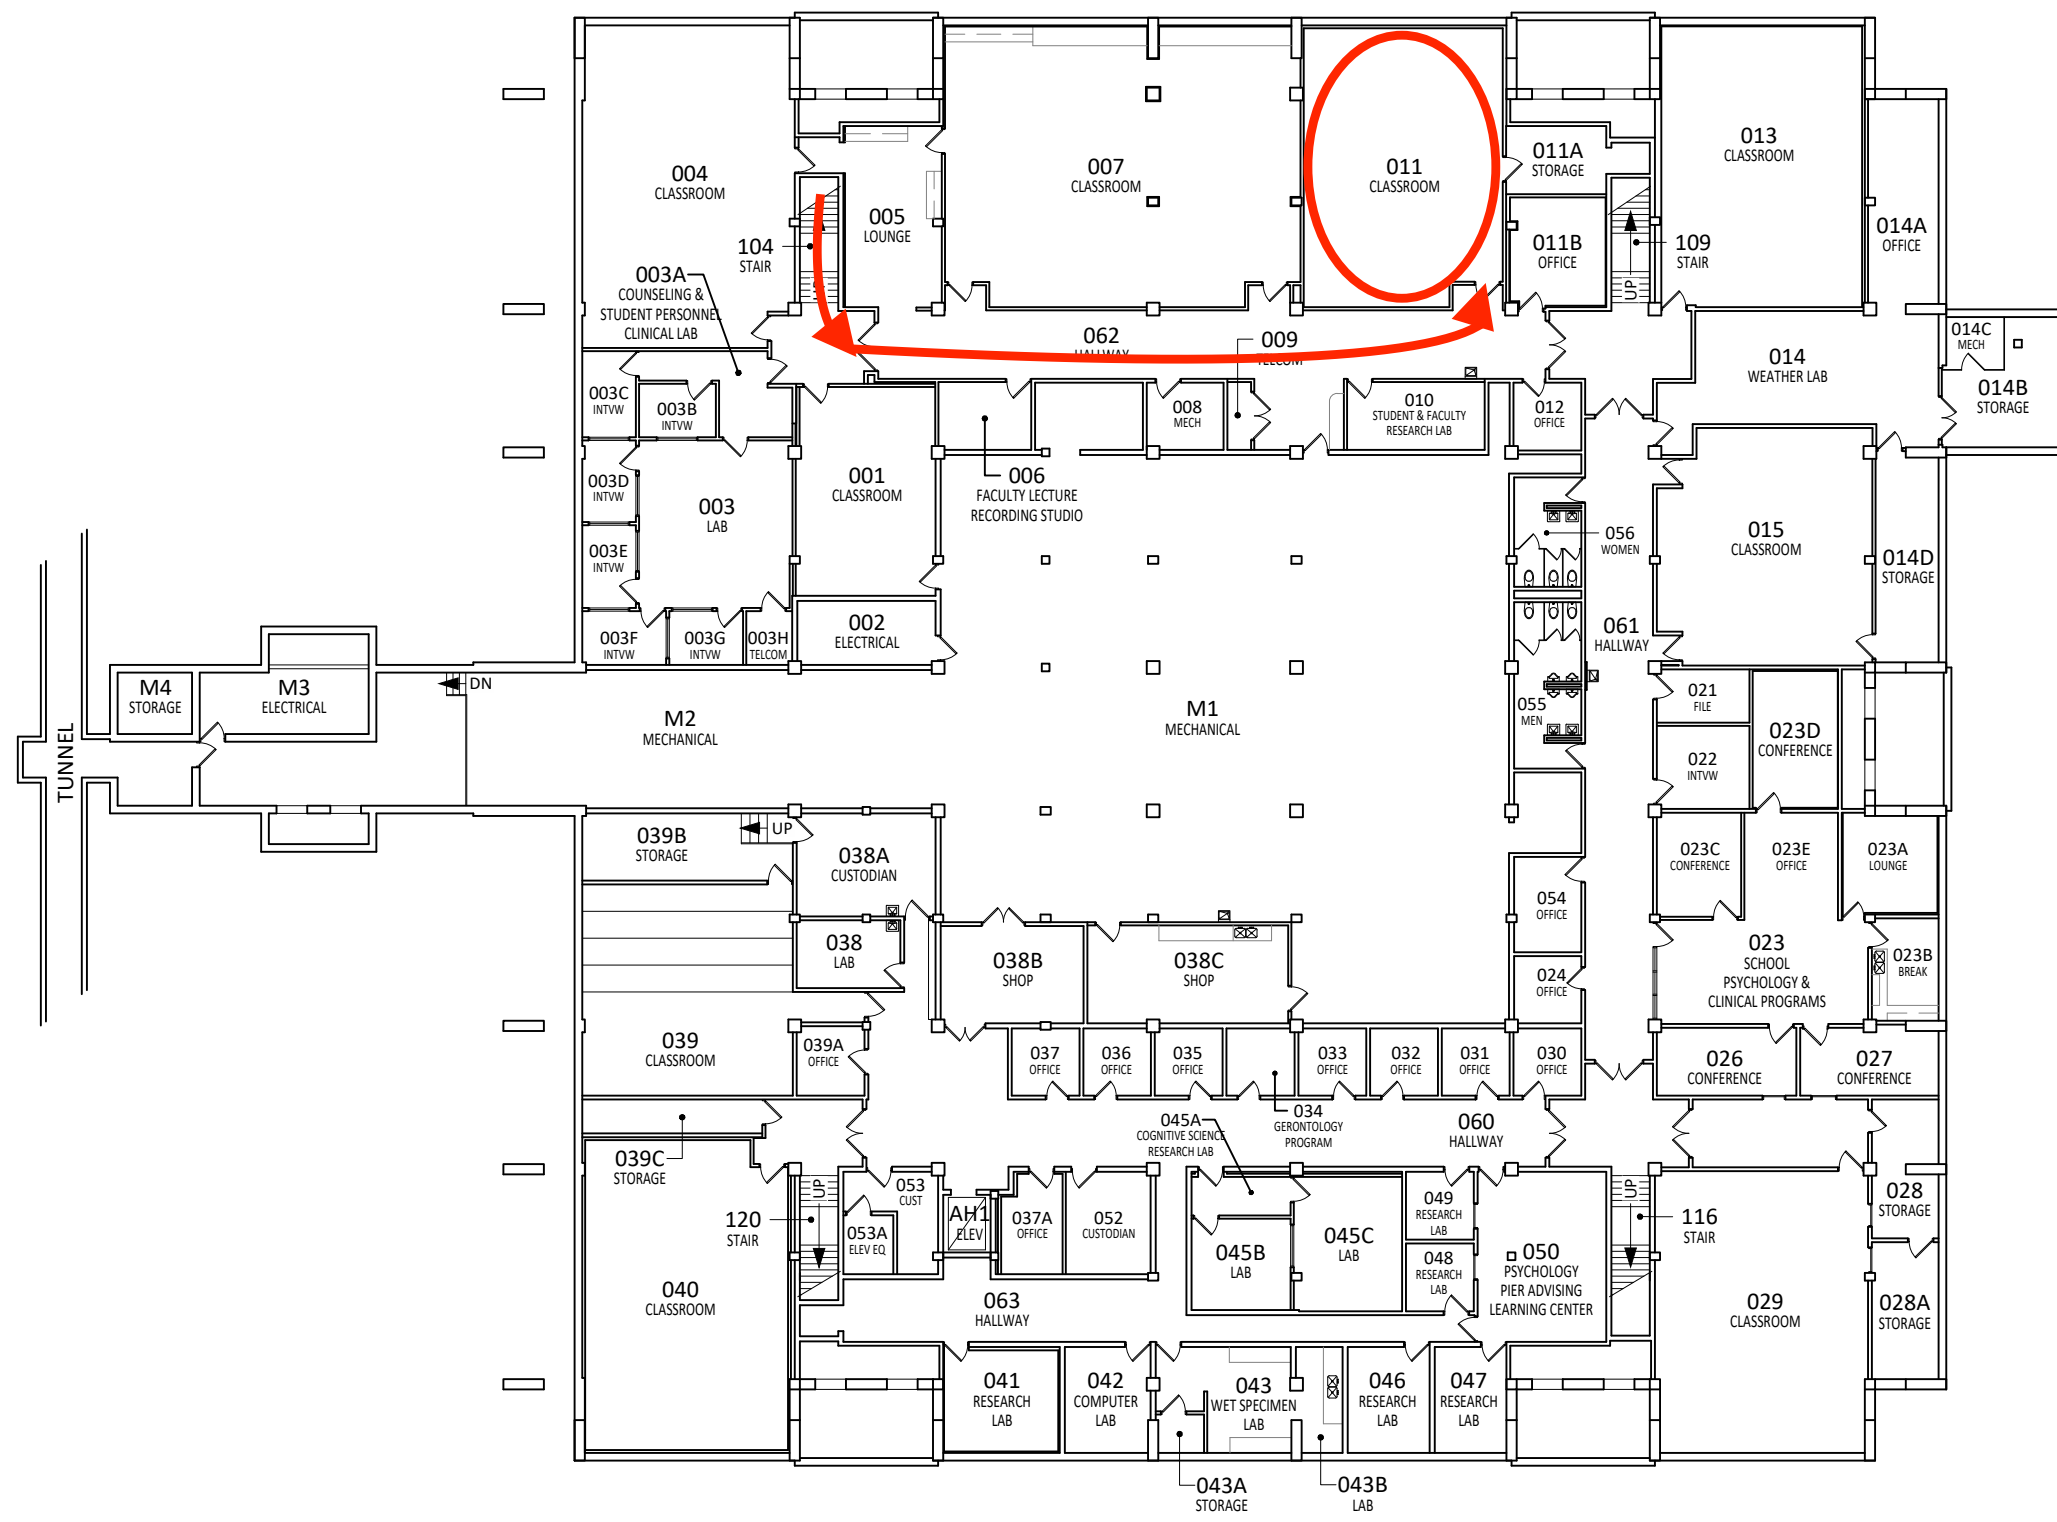

North Entrance

Fountain Entrance

MINNESOTA STATE UNIVERSITY
MANKATO
PLANNING & CONSTRUCTION

ARMSTRONG HALL
FIRST FLOOR
FLOOR PLAN

DRAWN BY: G. BORCHERT April 2021

MINNESOTA STATE UNIVERSITY
MANKATO
PLANNING & CONSTRUCTION

ARMSTRONG HALL
LOWER LEVEL
FLOOR PLAN
DRAWN BY: G. BORCHERT April 2021