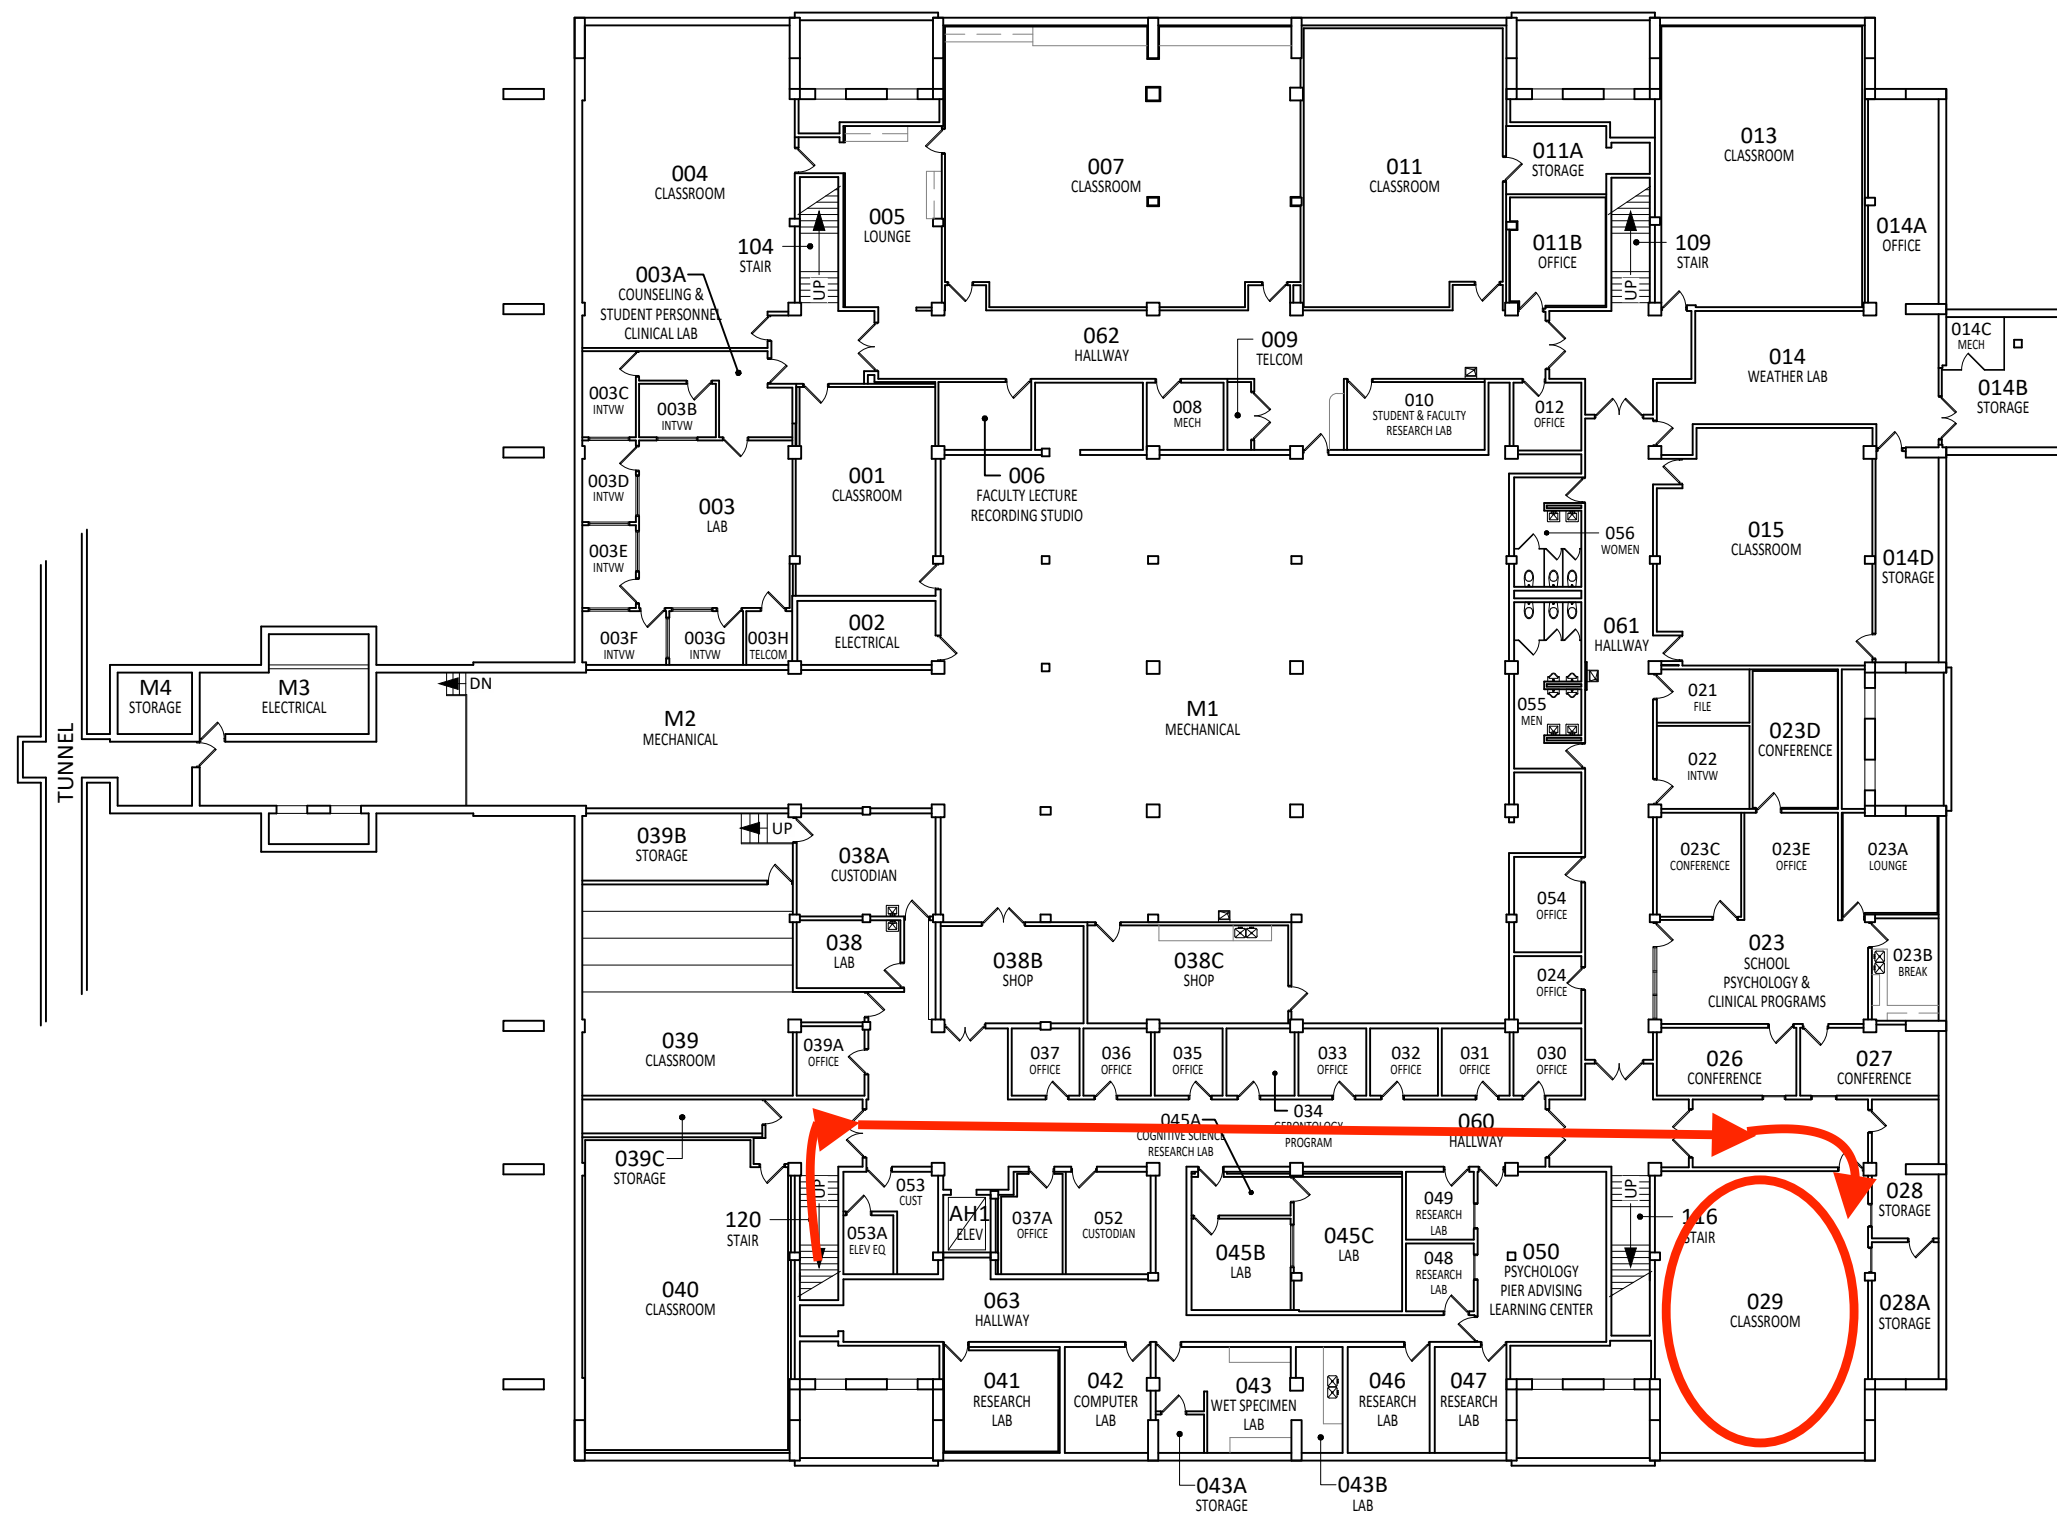

Fountain Entrance

North Entrance

MINNESOTA STATE UNIVERSITY
MANKATO
PLANNING & CONSTRUCTION

ARMSTRONG HALL
FIRST FLOOR
FLOOR PLAN
DRAWN BY: G. BORCHERT April 2021

MINNESOTA STATE UNIVERSITY
MANKATO
PLANNING & CONSTRUCTION

ARMSTRONG HALL
LOWER LEVEL
FLOOR PLAN
DRAWN BY: G. BORCHERT April 2021