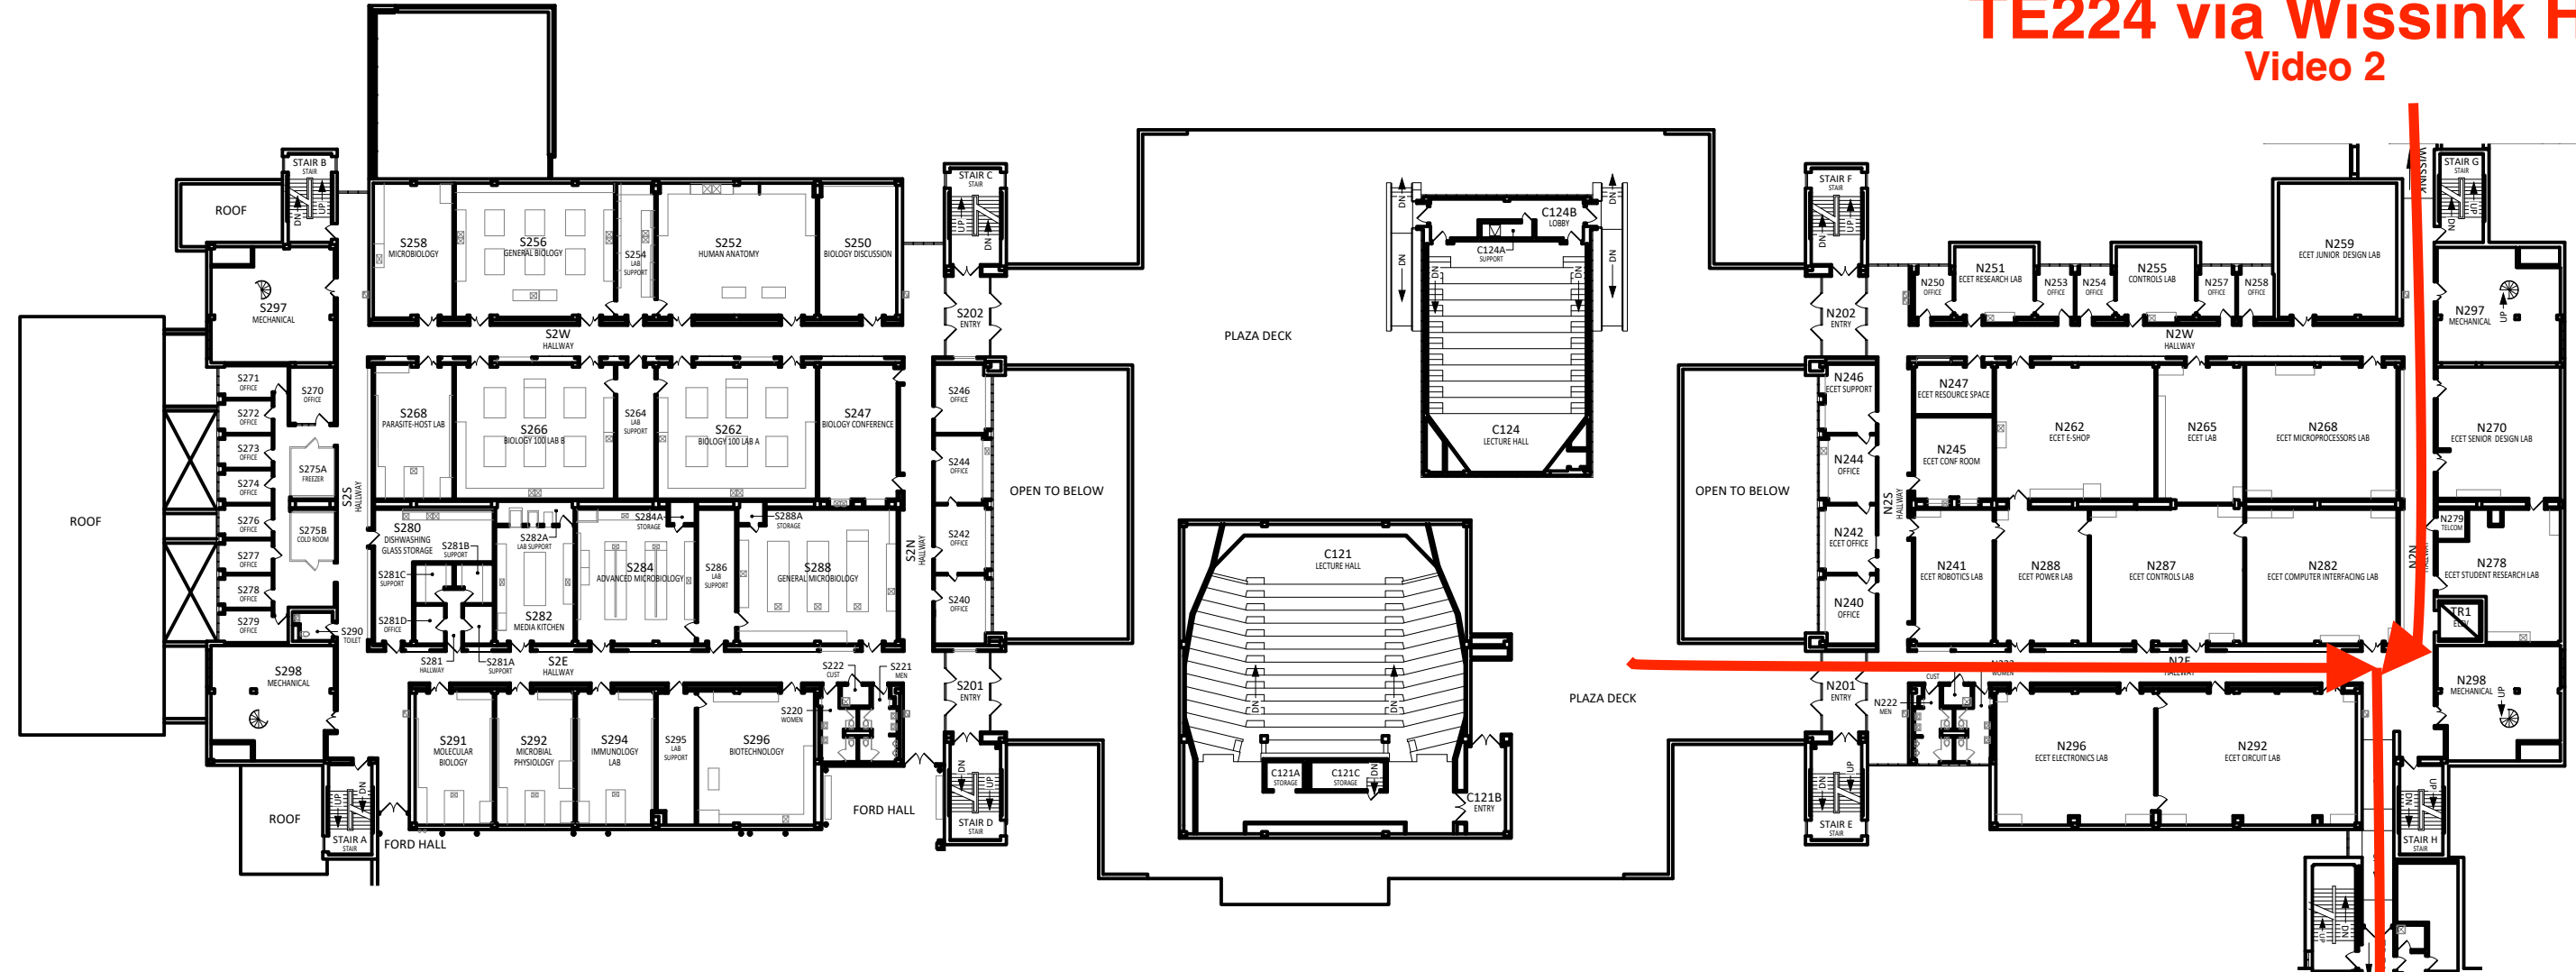

TRAFTON SOUTH

TRAFTON CENTER

TRAFTON NORTH
TE224 via Wissink Hall
Video 2

TE224 through Trafton North
Video 1

See Next Page

MINNESOTA STATE
UNIVERSITY
MANKATO
PLANNING & CONSTRUCTION

TRAFTON SCIENCE CENTER
SECOND FLOOR
FLOOR PLAN

DRAWN BY: G. BORCHERT November 2023

MINNESOTA STATE
UNIVERSITY
MANKATO
PLANNING & CONSTRUCTION

TRAFTON EAST
SECOND FLOOR
FLOOR PLAN
DRAWN BY: G. BORCHERT
May 2023