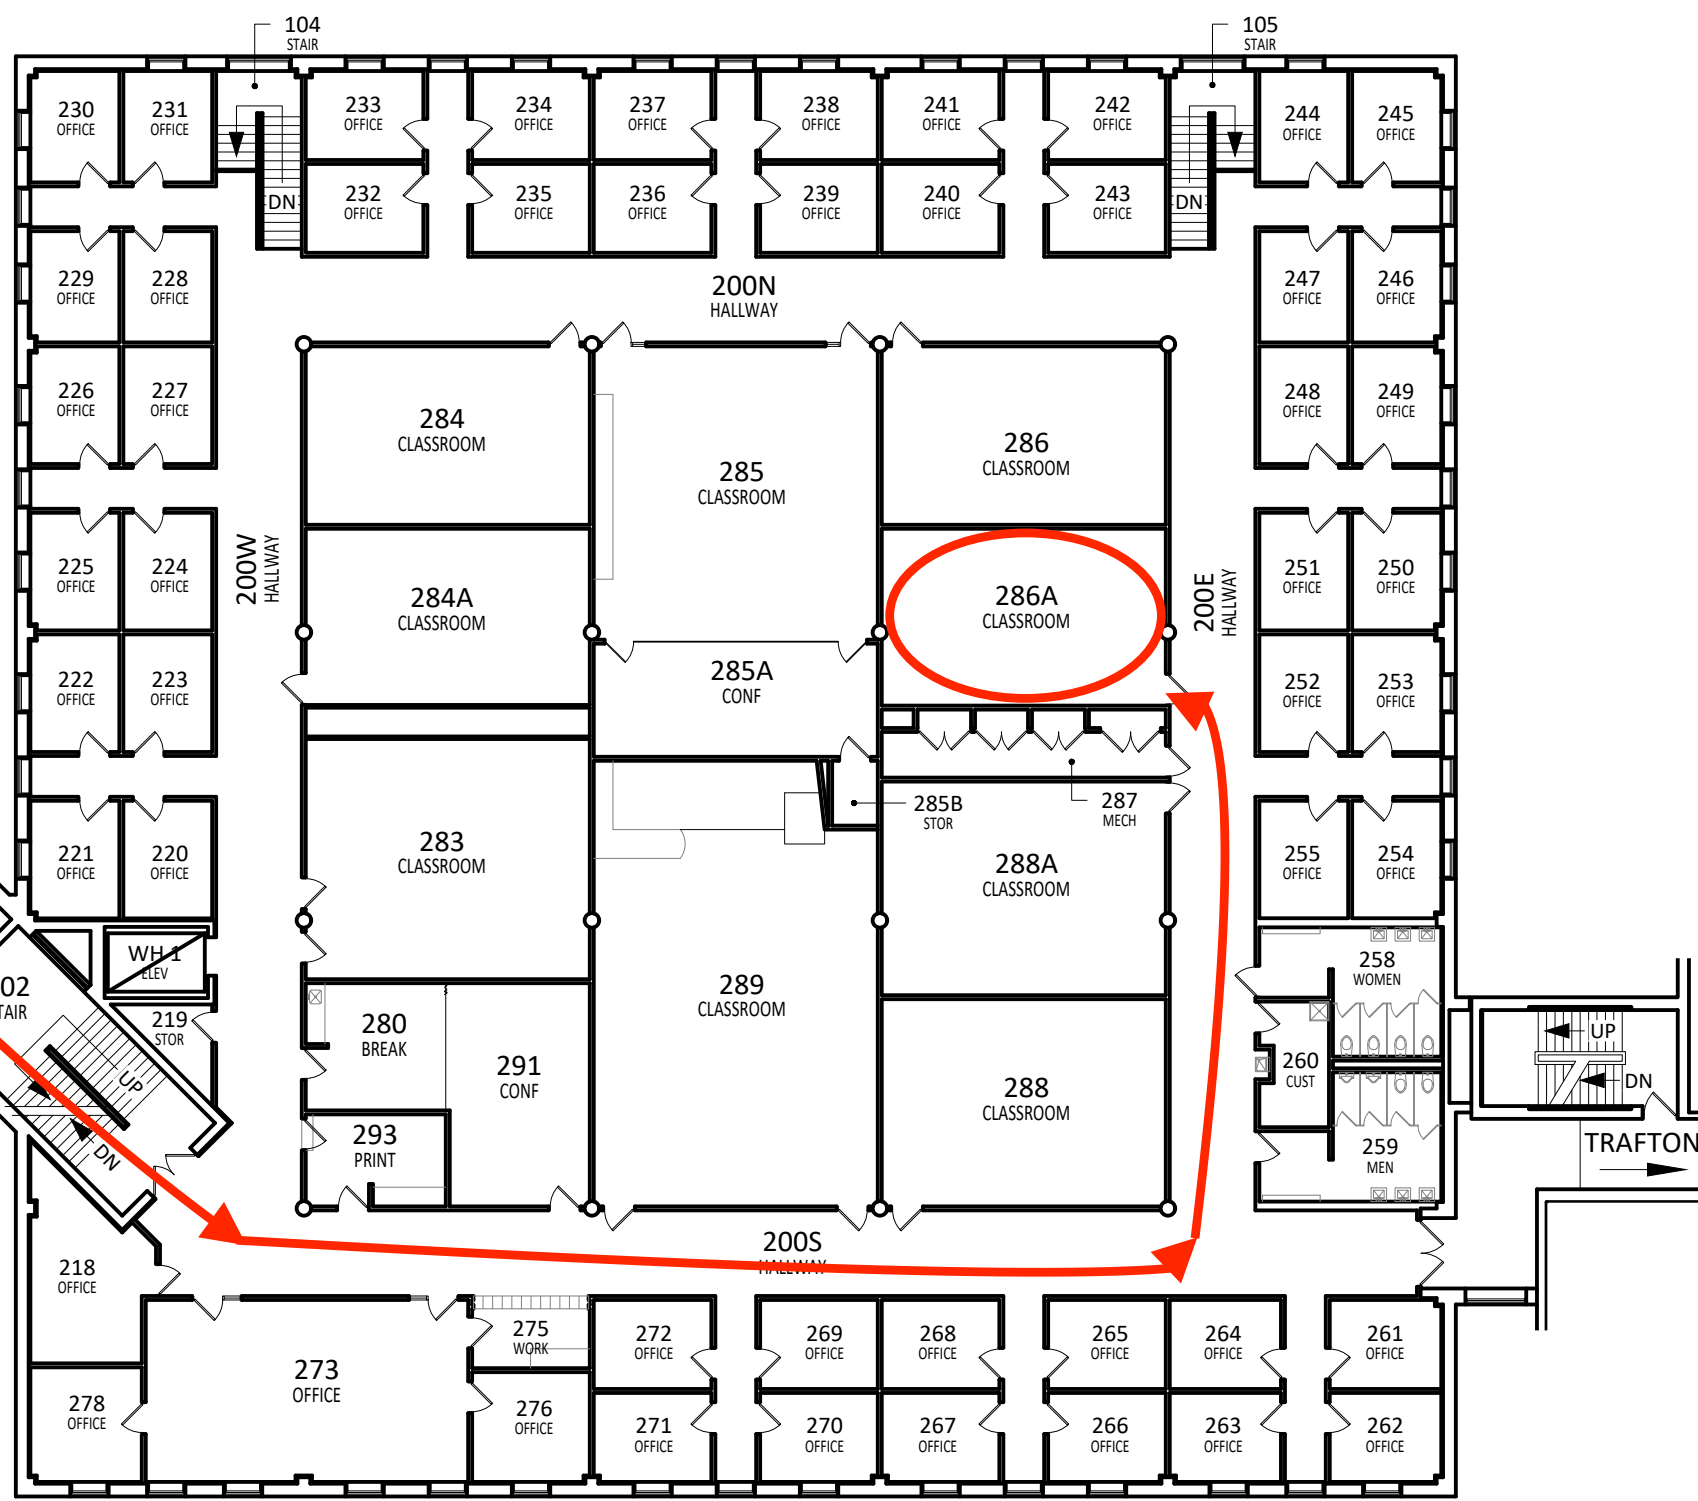

WH Arches Entrance
Video 1

MINNESOTA STATE
UNIVERSITY
MANKATO
PLANNING & CONSTRUCTION

WISSINK HALL
SECOND FLOOR
FLOOR PLAN

DRAWN BY: G. BORCHERT April 2021