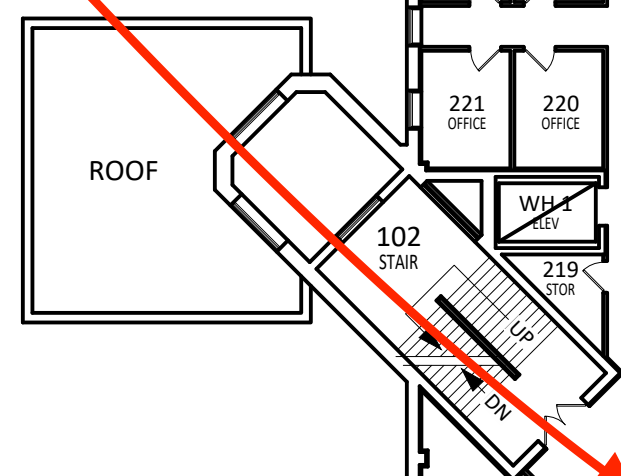

WH Arches Entrance
Video 1

MINNESOTA STATE
UNIVERSITY
MANKATO
PLANNING & CONSTRUCTION

WISSINK HALL
SECOND FLOOR
FLOOR PLAN

DRAWN BY: G. BORCHERT April 2021