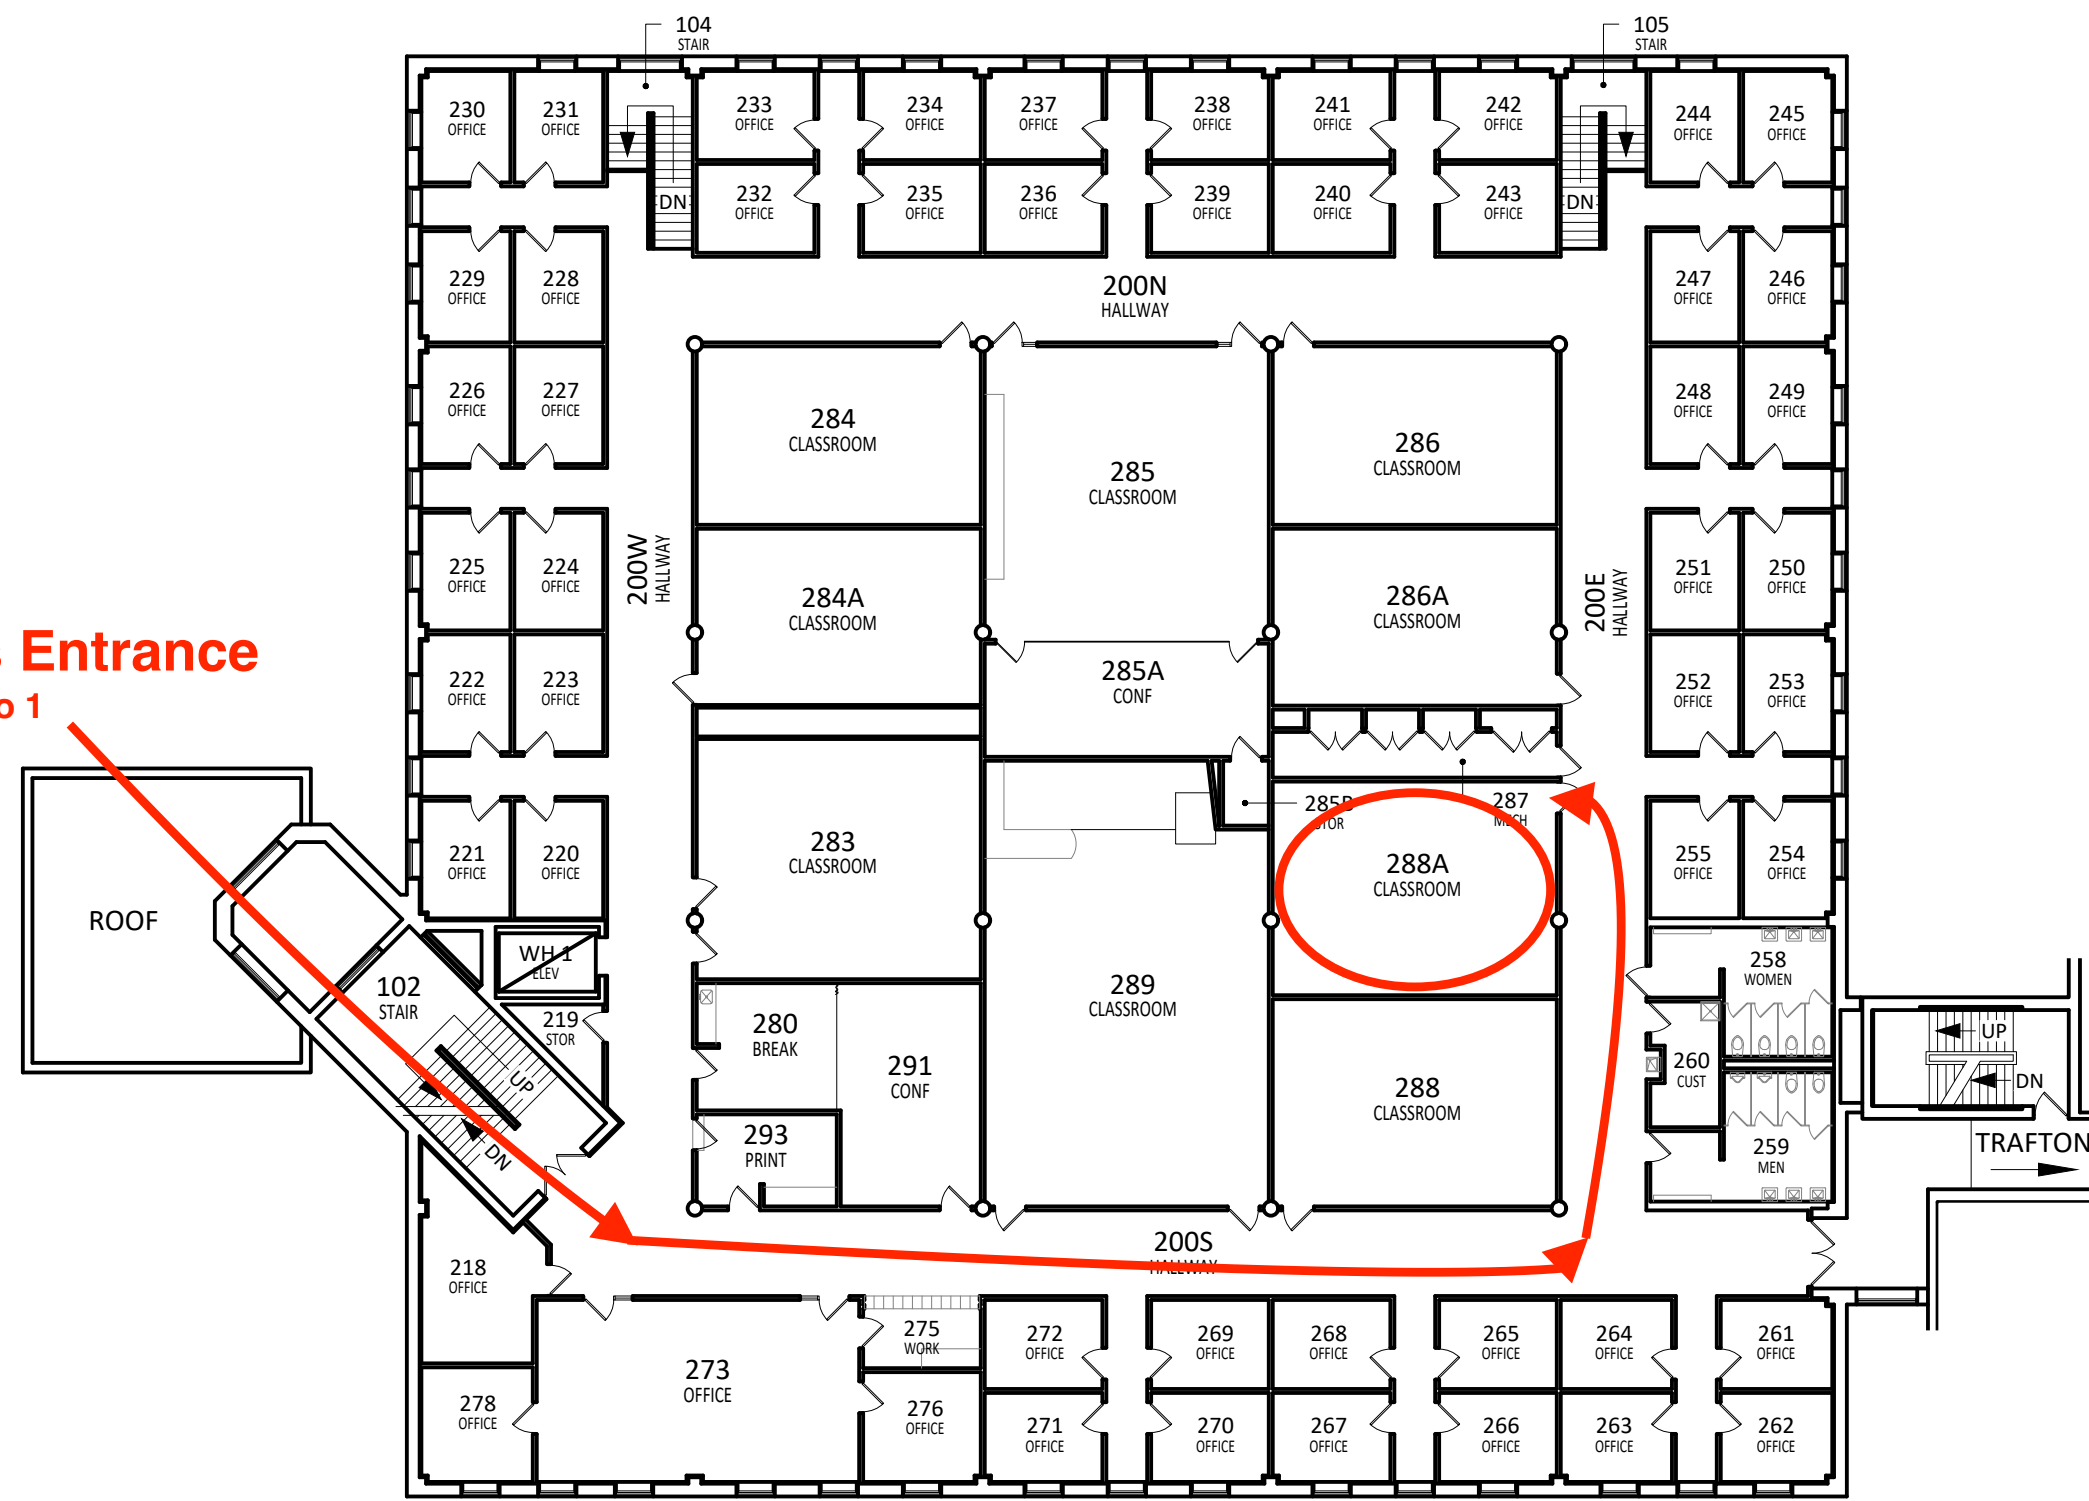

WH Arches Entrance
Video 1

MINNESOTA STATE
UNIVERSITY
MANKATO
PLANNING & CONSTRUCTION

WISSINK HALL
SECOND FLOOR
FLOOR PLAN

DRAWN BY: G. BORCHERT April 2021