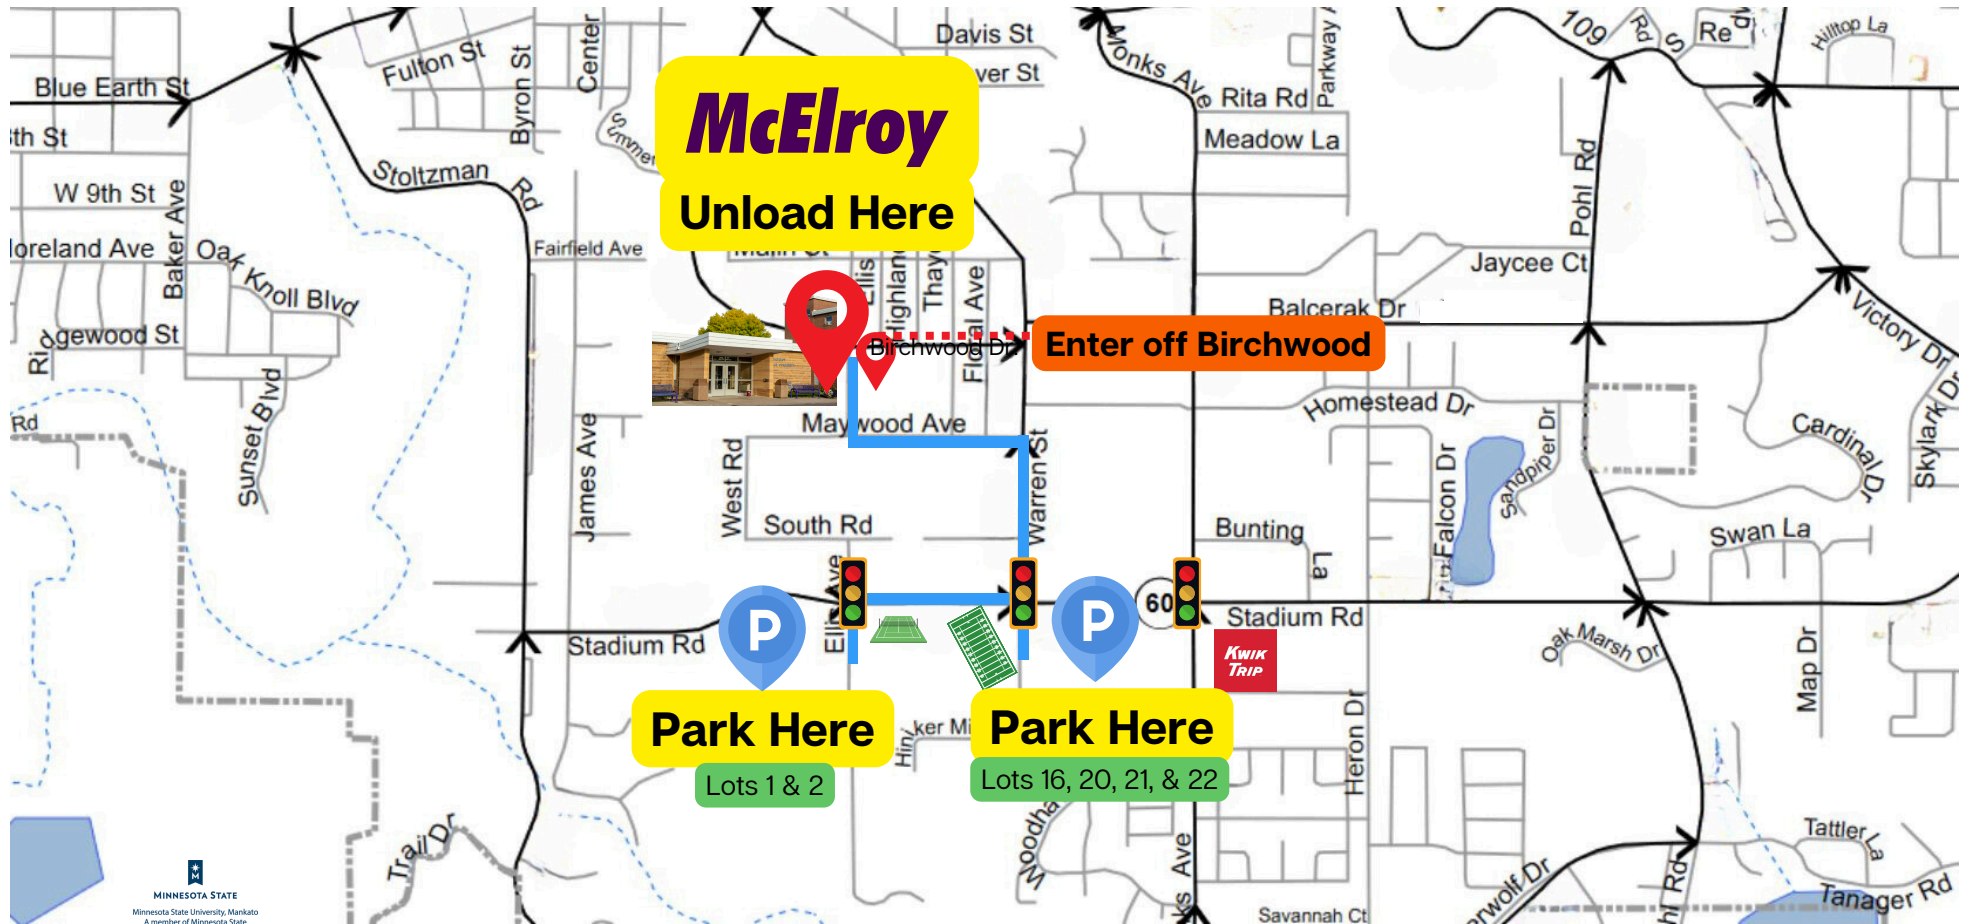

Move-In Day Unloading Zones

Thursday, August 22, 2024

Directions

- Unload in Lot 16 or Lot 15 (where  is located), which is accessed off Ellis Avenue.
- After unloading, move your car to the parking lots located by the football stadium or tennis courts (off Stadium Road). Ride the shuttle bus from the parking lot back to McElroy (for free). Parking is allowed in Lots 1, 2, 16, 20, 21, and 22.
- Shuttle buses run from 8:30 a.m. - 5 p.m.